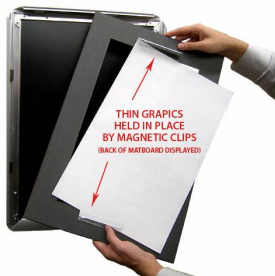

Product Details

- 20x20 Aluminum Snap Frame with 1" Matboard Border
- Poster snap frames 20 x 20 ships **fully assembled**
- Quick-Changing, all 4 frame rails snap-open for easy poster changes
- Holds 20x20 poster or sign
- Snap Frame Profile: 1 1/4" Wide
- Narrow profile offers 11/16" overall off the wall depth
- Accepts printed material up to 1/16" thick
- (9) Aluminum snap frame finishes available
- .040 Backing Board: Thin, durable backer board provides rigidity for your poster
- .020 clear PETG overlay is included to protect your poster insert
- No Tools! All four frame sides snap-open easily by hand
- SwingSnap poster frames can mount either **Portrait or Landscape**
- Installs Easily: Punched holes in frame allow for easy surface mounting
- Hanging hardware (screws) are included

- All Snap Poster Frames Shipped **ASSEMBLED**
- Designer snap-open sign frames are for **INDOOR USE ONLY**

Matboards Create Numerous Benefits

- The 1" wide Mat Border provides an upscale touch to your 20 x 20 poster insert with greater impact.
- Re-Printing of smaller size inserts will have cost savings.
- You can change your Mat Border colors anytime, and create an entire new look for your interior.

Matboard Details

- 1" Viewable Mat Border
- Matboard Overlaps 20x20 Poster by 1" ALL AROUND
- (24) Beveled Matboard Colors Available
- Magnetic Clamps are placed onto the back of the Matboard

to secure your thin poster, graphic or image in place.

See Instruction Sheets [ICON (above)](#) for further details.

- Magnetic Clamps are will secure up to 1/16" insert thickness

Custom your Snap Frame

- **Call for Custom Designer SwingSnap Poster Snap Frames!**
- Any Matboard Border Size is Available
- Multiple Matboard Openings are Available
- 100+ Matboard Colors to Choose
- Powdercoat Snap Frame Finishes Available

[MATTE INSTRUCTIONS](#)

[ORDER CUSTOM MATTES](#)