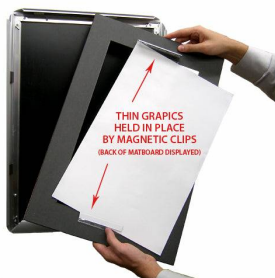

Designer Snap Frames for Posters 27x41 (1" Wide Matboard)

FOR CURRENT PRICING, VISIT THE ID # LISTED ABOVE

1" VIEWABLE
MATBOARD

Product Details

- 27x41 Aluminum Snap Frame with 1" Matboard Border
- Poster snap frames 27 x 41 ships **fully assembled**
- Quick-Changing, all 4 frame rails snap-open for easy poster changes
- Holds 27x41 poster or sign
- Snap Frame Profile: 1 1/4" Wide
- Narrow profile offers 11/16" overall off the wall depth
- Accepts printed material up to 1/16" thick
- (8) Aluminum snap frame finishes available
- .040 Backing Board: Thin, durable backer board provides rigidity for your poster
- .020 clear PETG overlay is included to protect your poster insert
- No Tools! All four frame sides snap-open easily by hand
- SwingSnap poster frames can mount either **Portrait or Landscape**
- Installs Easily: Punched holes in frame allow for easy surface mounting
- Hanging hardware (screws) are included

- All Snap Poster Frames Shipped **ASSEMBLED**
- Designer snap-open sign frames are for **INDOOR USE ONLY**

Matboards Create Numerous Benefits

- The 1" wide Mat Border provides an upscale touch to your 27 x 41 poster insert with greater impact.
- Re-Printing of smaller size inserts will have cost savings.
- You can change your Mat Border colors anytime, and create an entire new look for your interior.

Matboard Details

- 1" Viewable Mat Border
- Matboard Overlaps 27x41 Poster by 1" ALL AROUND
- (24) Beveled Matboard Colors Available
- Magnetic Clamps are placed onto the back of the Matboard

to secure your thin poster, graphic or image in place.