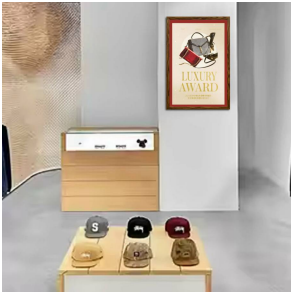

Designer Wood Snap Frames for Posters 8.5x11 (2" Wide Matboard)

FOR CURRENT PRICING, VISIT THE ID # LISTED ABOVE

Product Details

- Wood Style Snap Frame - Poster Clip Frame
 - 2" Wide Matte Board Border
 - Holds 8.5 x 11 Inch Insert
 - Poster snap frames 8.5 x 11 ships **fully assembled**
 - Wall Mount, Quick-Change Frame
 - All 4 frame rails snap-open for easy poster changes
 - Snap Frame Profile: 1 1/4" **Wide**
 - Narrow profile offers 11/16" overall off the wall depth
 - Accepts printed material up to 1/16" **thick**
 - 3 Faux wood snap frame finishes available
 - .040 Backing Board: Thin, durable backer board provides rigidity for your poster
 - .020 clear PETG overlay is included to protect your poster insert
 - **No Tools!** All four frame sides snap-open easily by hand
 - SwingSnap poster frames can mount either **Portrait or Landscape**
 - Installs Easily: Punched holes in frame allow for easy surface mounting
 - Wall Hanging hardware (screws) included
 - Call for Custom Wood and Metal Snap Frames
-
- All Snap Poster Frames Shipped **ASSEMBLED**
 - Designer snap-open sign frames are for **INDOOR USE ONLY**

Matboards Create Numerous Benefits

- The 2" wide Mat Border provides an upscale touch to your 8.5 x 11 poster insert with greater impact.
- Re-Printing of smaller size inserts will have cost savings.
- You can change your Mat Border colors anytime, and create an entire new look for your interior.

Matboard Details

- 2" Viewable Mat Border
- Matboard Overlaps 8.5x11 Poster by 1" ALL AROUND
- (24) Beveled Matboard Colors Available
- Magnetic Clamps are placed onto the back of the Matboard

to secure your thin poster, graphic or image in place.