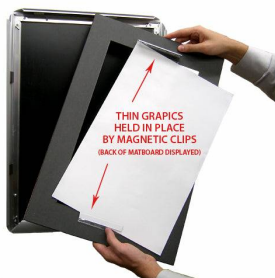

**Designer Snap Frames for Posters 24x48 (1" Wide Matboard)**

FOR CURRENT PRICING, VISIT THE ID # LISTED ABOVE

1" VIEWABLE MATBOARD

**Product Details**

- 24x48 Aluminum Snap Frame with 1" Matboard Border
- Poster snap frames 24 x 48 ships **fully assembled**
- Quick-Changing, all 4 frame rails snap-open for easy poster changes
- Holds 24x48 poster or sign
- Snap Frame Profile: 1 1/4" Wide
- Narrow profile offers 11/16" overall off the wall depth
- Accepts printed material up to 1/16" thick
- (8) Aluminum snap frame finishes available
- .040 Backing Board: Thin, durable backer board provides rigidity for your poster
- .020 clear PETG overlay is included to protect your poster insert
- No Tools! All four frame sides snap-open easily by hand
- SwingSnap poster frames can mount either **Portrait or Landscape**
- Installs Easily: Punched holes in frame allow for easy surface mounting
- Hanging hardware (screws) are included

- All Snap Poster Frames Shipped **ASSEMBLED**
- Designer snap-open sign frames are for **INDOOR USE ONLY**

**Matboards Create Numerous Benefits**

- The 1" wide Mat Border provides an upscale touch to your 24 x 48 poster insert with greater impact.
- Re-Printing of smaller size inserts will have cost savings.
- You can change your Mat Border colors anytime, and create an entire new look for your interior.

**Matboard Details**

- 1" Viewable Mat Border
- Matboard Overlaps 24x48 Poster by 1" ALL AROUND
- (24) Beveled Matboard Colors Available
- Magnetic Clamps are placed onto the back of the Matboard

to secure your thin poster, graphic or image in place.