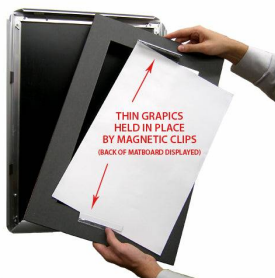

Product Details

- **22x28 Snap Frame**
- **22x28 Aluminum Snap Frame with 1" Matboard Border**
- Poster snap frames **22 x 28** ships **fully assembled**
- Quick-Changing, all 4 frame rails snap-open for easy poster changes
- **Holds 22 x 28 poster or sign size**
- Snap Frame Profile: **1 1/4" Wide**
- Narrow profile offers **11/16"** overall off the wall depth
- Accepts printed material up to **1/16" thick**
- **8** Aluminum snap frame finishes available
- **.040** Backing Board: Thin, durable backer board provides rigidity for your poster
- **.020** clear PETG overlay is included to protect your poster insert
- **No Tools!** All four frame sides snap-open easily by hand
- SwingSnap poster frames can mount either **Portrait or Landscape**
- Installs Easily: Punched holes in frame allow for easy surface mounting
- Hanging hardware (screws) are included
- **All 22 x 28 Snap Open Poster Frames Shipped ASSEMBLED**
- Designer snap-open sign frames 22x28 **for INDOOR USE ONLY**

Matboards Create Numerous Benefits

- The 1" wide Mat Border provides an upscale touch to your 22 x 28 poster insert with greater impact.
- Re-Printing of smaller size inserts will have cost savings.
- You can change your Mat Border colors anytime, and create an entire new look for your interior.

Matboard Details

- 1" Viewable Mat Border
- Matboard Overlaps 22x28 Poster by 1" ALL AROUND
- (24) Beveled Matboard Colors Available
- Magnetic Clamps are placed onto the back of the Matboard

to secure your thin poster, graphic or image in place.
See Instruction Sheets ICON (above) for further details.

- Magnetic Clamps are will secure up to 1/16" insert thickness

Custom your Snap Frame

- **Call for Custom Designer SwingSnap Poster Snap Frames!**
- Any Matboard Border Size is Available
- Multiple Matboard Openings are Available
- 100+ Matboard Colors to Choose
- Powdercoat Snap Frame Finishes Available

[MATTE INSTRUCTIONS](#)

[ORDER CUSTOM MATTES](#)

Model	Insert Size	Overall Size	Viewable Area	Ships Via	Shipping Wt	How is Frame Shipped?
SSMCMAT1-2228	22" x 28"	24 1/2" x 30 1/2"	20" x 26"	FedEx	14	Assembled