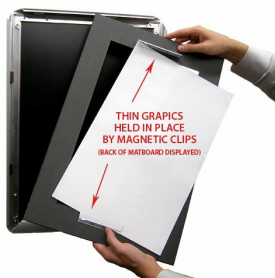

### Designer Snap Frames for Posters 24x24 (1" Wide Matboard)

FOR CURRENT PRICING, VISIT THE ID # LISTED ABOVE

1" VIEWABLE  
MATBOARD

#### Product Details

- 24x24 Aluminum Snap Frame with 1" Matboard Border
- Poster snap frames 24 x 24 ships **fully assembled**
- Quick-Changing, all 4 frame rails snap-open for easy poster changes
- Holds 24x24 poster or sign
- Snap Frame Profile: 1 1/4" Wide
- Narrow profile offers 11/16" overall off the wall depth
- Accepts printed material up to 1/16" thick
- (9) Aluminum snap frame finishes available
- .040 Backing Board: Thin, durable backer board provides rigidity for your poster
- .020 clear PETG overlay is included to protect your poster insert
- No Tools! All four frame sides snap-open easily by hand
- SwingSnap poster frames can mount either **Portrait or Landscape**
- Installs Easily: Punched holes in frame allow for easy surface mounting
- Hanging hardware (screws) are included

- All Snap Poster Frames Shipped **ASSEMBLED**
- Designer snap-open sign frames are for **INDOOR USE ONLY**

#### Matboards Create Numerous Benefits

- The 1" wide Mat Border provides an upscale touch to your 11 x 17 poster insert with greater impact.
- Re-Printing of smaller size inserts will have cost savings.
- You can change your Mat Border colors anytime, and create an entire new look for your interior.