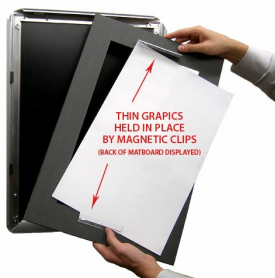

**Designer Snap Frames for Posters 18x24 (1" Wide Matboard)**

FOR CURRENT PRICING, VISIT THE ID # LISTED ABOVE

1" VIEWABLE MATBOARD

**Product Details**

- 18x24 Aluminum Snap Frame with 1" Matboard Border
- Poster snap frames 18 x 24 ships **fully assembled**
- Quick-Changing, all 4 frame rails snap-open for easy poster changes
- Holds 18x24 poster or sign
- Snap Frame Profile: 1 1/4" Wide
- Narrow profile offers 11/16" overall off the wall depth
- Accepts printed material up to 1/16" thick
- (9) Aluminum snap frame finishes available
- .040 Backing Board: Thin, durable backer board provides rigidity for your poster
- .020 clear PETG overlay is included to protect your poster insert
- No Tools! All four frame sides snap-open easily by hand
- SwingSnap poster frames can mount either **Portrait or Landscape**
- Installs Easily: Punched holes in frame allow for easy surface mounting
- Hanging hardware (screws) are included

- All Snap Poster Frames Shipped **ASSEMBLED**
- Designer snap-open sign frames are for **INDOOR USE ONLY**

**Matboards Create Numerous Benefits**

- The 1" wide Mat Border provides an upscale touch to your 18 x 24 poster insert with greater impact.
- Re-Printing of smaller size inserts will have cost savings.
- You can change your Mat Border colors anytime, and create an entire new look for your interior.

**Matboard Details**

- 1" Viewable Mat Border
- Matboard Overlaps 18x24 Poster by 1" ALL AROUND
- (24) Beveled Matboard Colors Available
- Magnetic Clamps are placed onto the back of the Matboard

to secure your thin poster, graphic or image in place.