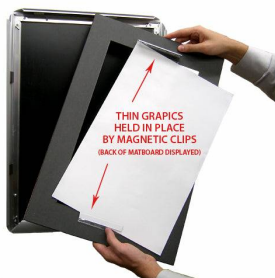

Designer Snap Frames for Posters 18x24 (1" Wide Matboard)

FOR CURRENT PRICING, VISIT THE ID # LISTED ABOVE

1" VIEWABLE MATBOARD

Product Details

- 18x24 Aluminum Snap Frame with 1" Matboard Border
- Poster snap frames 18 x 24 ships **fully assembled**
- Quick-Changing, all 4 frame rails snap-open for easy poster changes
- Holds 18x24 poster or sign
- Snap Frame Profile: 1 1/4" Wide
- Narrow profile offers 11/16" overall off the wall depth
- Accepts printed material up to 1/16" thick
- (9) Aluminum snap frame finishes available
- .040 Backing Board: Thin, durable backer board provides rigidity for your poster
- .020 clear PETG overlay is included to protect your poster insert
- No Tools! All four frame sides snap-open easily by hand
- SwingSnap poster frames can mount either **Portrait or Landscape**
- Installs Easily: Punched holes in frame allow for easy surface mounting
- Hanging hardware (screws) are included

- All Snap Poster Frames Shipped **ASSEMBLED**
- Designer snap-open sign frames are for **INDOOR USE ONLY**

Matboards Create Numerous Benefits

- The 1" wide Mat Border provides an upscale touch to your 18 x 24 poster insert with greater impact.
- Re-Printing of smaller size inserts will have cost savings.
- You can change your Mat Border colors anytime, and create an entire new look for your interior.

Matboard Details

- 1" Viewable Mat Border
- Matboard Overlaps 18x24 Poster by 1" ALL AROUND
- (24) Beveled Matboard Colors Available
- Magnetic Clamps are placed onto the back of the Matboard

to secure your thin poster, graphic or image in place.