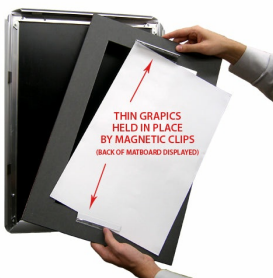

Designer Snap Frames for Posters 17x23 (2" Wide Matboard)

FOR CURRENT PRICING, VISIT THE ID # LISTED ABOVE

2" VIEWABLE
MATBOARD

Product Details

- 17x23 Aluminum Snap Frame with 2" Matboard Border
- Poster snap frames 17 x 23 ships **fully assembled**
- Quick-Changing, all 4 frame rails snap-open for easy poster changes
- Holds 17x23 poster or sign
- Snap Frame Profile: 1 1/4" Wide
- Narrow profile offers 11/16" overall off the wall depth
- Accepts printed material up to 1/16" thick
- (9) Aluminum snap frame finishes available
- .040 Backing Board: Thin, durable backer board provides rigidity for your poster
- .020 clear PETG overlay is included to protect your poster insert
- No Tools! All four frame sides snap-open easily by hand
- SwingSnap poster frames can mount either **Portrait or Landscape**
- Installs Easily: Punched holes in frame allow for easy surface mounting
- Hanging hardware (screws) are included

- All Snap Poster Frames Shipped **ASSEMBLED**
- Designer snap-open sign frames are for **INDOOR USE ONLY**

Matboards Create Numerous Benefits

- The 2" wide Mat Border provides an upscale touch to your 17 x 23 poster insert with greater impact.
- Re-Printing of smaller size inserts will have cost savings.
- You can change your Mat Border colors anytime, and create an entire new look for your interior.

Matboard Details

- 2" Viewable Mat Border
- Matboard Overlaps 17x23 Poster by 1" ALL AROUND
- (24) Beveled Matboard Colors Available
- Magnetic Clamps are placed onto the back of the Matboard

to secure your thin poster, graphic or image in place.