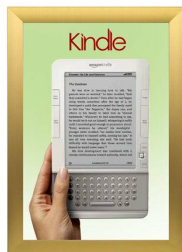

SwingSnaps Snap Open Poster Frame 12x24 (2 1/2" Wide Edge Profile)

FOR CURRENT PRICING, VISIT THE ID # LISTED ABOVE
FREE SHIPPING

Product Details

- 12 x 24 poster snap frame ships **fully assembled**
- Poster Holder for 12x24 Poster Size
- Quick-Changing, all 4 frame rails snap-open for easy poster changes
- Front Loading Frame for posters and other signage
- Aluminum Snap Frame Profile: 2 1/2" Wide
- Narrow profile offers 3/4" overall off the wall depth
- Accepts printed 12 x 24 signs and posters up to 1/16" thick
- Viewable Area: Moulding overlaps poster insert by 1/2" all around
- (3) Aluminum snap frame finishes available
- (1) Cherry wood simulated snap frame finish (faux wood)
- .040 Backing Board: Thin, durable backer board provides rigidity for your poster
- .020 clear PETG overlay is included to protect your poster insert
- No Tools! All four frame sides snap-open easily by hand
- SwingSnap poster frames can mount either **Portrait or Landscape**
- Installs Easily: Punched holes in frame allow for easy surface mounting
- Mounting hardware (screws) is included
- Custom snap poster frame sizes available

SATIN SILVER

- Aluminum snap-open displays are for ****INDOOR** or ****OUTDOOR** use

****Make sure you laminate your insert material if going outdoors**
****Poster Snap Frames are weather resistant...not water-proof**

SATIN GOLD

Ceiling Mount Ordering Options

- **Common Applications:** Displaying "suspended" advertisements or menu's in front of windows or behind a counter or cash wrap is a great way to grab someone's attention and drive traffic and sales to your place of business.