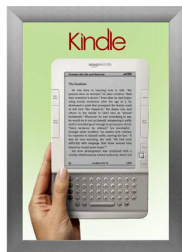

SwingSnaps Snap Open Poster Frame 12x24 (2 1/2" Wide Edge Profile)

FOR CURRENT PRICING, VISIT THE ID # LISTED ABOVE
FREE SHIPPING

Product Details

- 12 x 24 poster snap frame ships **fully assembled**
- Poster Holder for 12x24 Poster Size
- Quick-Changing, all 4 frame rails snap-open for easy poster changes
- Front Loading Frame for posters and other signage
- Aluminum Snap Frame Profile: 2 1/2" Wide
- Narrow profile offers 3/4" overall off the wall depth
- Accepts printed 12 x 24 signs and posters up to 1/16" thick
- Viewable Area: Moulding overlaps poster insert by 1/2" all around
- (3) Aluminum snap frame finishes available
- (1) Cherry wood simulated snap frame finish (faux wood)
- .040 Backing Board: Thin, durable backer board provides rigidity for your poster
- .020 clear PETG overlay is included to protect your poster insert
- No Tools! All four frame sides snap-open easily by hand
- SwingSnap poster frames can mount either **Portrait or Landscape**
- Installs Easily: Punched holes in frame allow for easy surface mounting
- Mounting hardware (screws) is included
- Custom snap poster frame sizes available

SATIN SILVER

- Aluminum snap-open displays are for ****INDOOR** or ****OUTDOOR** use

****Make sure you laminate your insert material if going outdoors**
****Poster Snap Frames are weather resistant...not water-proof**

SATIN GOLD

Ceiling Mount Ordering Options

- **Common Applications:** Displaying "suspended" advertisements or menu's in front of windows or behind a counter or cash wrap is a great way to grab someone's attention and drive traffic and sales to your place of business.