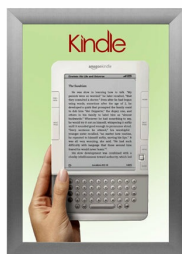

**SwingSnaps Snap Open Poster Frame 20x24 (2 1/2" Wide Edge Profile)**

FOR CURRENT PRICING, VISIT THE ID # LISTED ABOVE  
FREE SHIPPING

**Product Details**

- 20 x 24 poster snap frame ships **fully assembled**
- Poster Holder for 20x24 Poster Size
- Quick-Changing, all 4 frame rails snap-open for easy poster changes
- Front Loading Frame for posters and other signage
- Aluminum Snap Frame Profile: 2 1/2" Wide
- Narrow profile offers 3/4" overall off the wall depth
- Accepts printed 20 x 24 signs and posters up to 1/16" thick
- Viewable Area: Moulding overlaps poster insert by 1/2" all around
- (3) Aluminum snap frame finishes available
- (1) Cherry wood simulated snap frame finish (faux wood)
- .040 Backing Board: Thin, durable backer board provides rigidity for your poster
- .020 clear PETG overlay is included to protect your poster insert
- No Tools! All four frame sides snap-open easily by hand
- SwingSnap poster frames can mount either **Portrait or Landscape**
- Installs Easily: Punched holes in frame allow for easy surface mounting
- Mounting hardware (screws) is included
- Custom snap poster frame sizes available

SATIN SILVER

- Aluminum snap-open displays are for **\*\*INDOOR** or **\*\*OUTDOOR** use

**\*\*Make sure you laminate your insert material if going outdoors**  
**\*\*Poster Snap Frames are weather resistant...not water-proof**

SATIN GOLD

**Ceiling Mount Ordering Options**

- **Common Applications:** Displaying "suspended" advertisements or menu's in

front of windows or behind a counter or cash wrap is a great way to grab someone's attention and drive traffic and sales to your place of business.