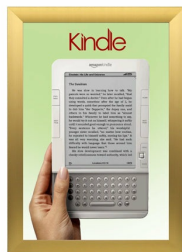

**SwingSnaps Snap Open Poster Frame 20x24 (2 1/2" Wide Edge Profile)**

FOR CURRENT PRICING, VISIT THE ID # LISTED ABOVE  
FREE SHIPPING

**Product Details**

- 20 x 24 poster snap frame ships **fully assembled**
- Poster Holder for 20x24 Poster Size
- Quick-Changing, all 4 frame rails snap-open for easy poster changes
- Front Loading Frame for posters and other signage
- Aluminum Snap Frame Profile: 2 1/2" Wide
- Narrow profile offers 3/4" overall off the wall depth
- Accepts printed 20 x 24 signs and posters up to 1/16" thick
- Viewable Area: Moulding overlaps poster insert by 1/2" all around
- (3) Aluminum snap frame finishes available
- (1) Cherry wood simulated snap frame finish (faux wood)
- .040 Backing Board: Thin, durable backer board provides rigidity for your poster
- .020 clear PETG overlay is included to protect your poster insert
- No Tools! All four frame sides snap-open easily by hand
- SwingSnap poster frames can mount either **Portrait or Landscape**
- Installs Easily: Punched holes in frame allow for easy surface mounting
- Mounting hardware (screws) is included
- Custom snap poster frame sizes available

SATIN SILVER

- Aluminum snap-open displays are for **\*\*INDOOR** or **\*\*OUTDOOR** use

**\*\*Make sure you laminate your insert material if going outdoors**  
**\*\*Poster Snap Frames are weather resistant...not water-proof**

SATIN GOLD

**Ceiling Mount Ordering Options**

- **Common Applications:** Displaying "suspended" advertisements or menu's in

front of windows or behind a counter or cash wrap is a great way to grab someone's attention and drive traffic and sales to your place of business.