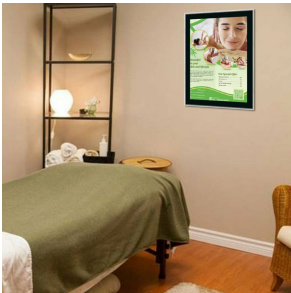

14x22 Poster Frame (SwingFrame Classic Poster Display)

FOR CURRENT PRICING, VISIT THE ID # LISTED ABOVE

Product Details

- SwingFrame 14 x 22 Frame
- 14x22 Frame For Posters and Other Signage
- Wall Mount
- Patented swing-open frame system (opens right to left) for poster changes
- Features concealed hinges and Gravity Lock
- Metal Frame Profile: 3/8" Wide
- Overall Poster Frame Depth: 1 3/8"
- (6) Anodized aluminum frame finishes available
- (4) Decorative Matboard colors available
- Viewable Matboard Border: 1 1/4"
- Viewable Area: Matboard overlaps your insert (poster) by 1/4"
- Backing Board: 1/8" White Coroplast provides rigidity to your insert
- Accepts printed material up to 1/16" thick
- Repositionable Adhesive Tapes are provided to hold posters in position
- Strong lightweight acrylic provides a clear viewing window
- Installs Easily: Mounting hardware included
- 14x22 Frames are for **INDOOR USE ONLY**
- Call For Custom Wall Mount Poster Display Frames 14x22

14 x 22 POSTER FRAMES CAN BE MODIFIED TO ACCEPT POSTER INSERTS UP TO 1/4" THICK...CALL FOR DETAILS ()

Ordering Options

- Poster Frame Orientation: Portrait or Landscape
- Matboard Colors
- Side Plunge Lock & Key