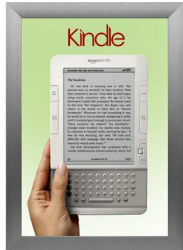

SwingSnaps Snap Open Poster Frame 11x17 (2 1/2" Wide Edge Profile)

FOR CURRENT PRICING, VISIT THE ID # LISTED ABOVE
FREE SHIPPING

Product Details

- 11 x 17 poster snap frame ships **fully assembled**
- Poster Holder for 11x17 Poster Size
- Quick-Changing, all 4 frame rails snap-open for easy poster changes
- Front Loading Frame for posters and other signage
- Aluminum Snap Frame Profile: 2 1/2" Wide
- Narrow profile offers 3/4" overall off the wall depth
- Accepts printed 11 x 17 signs and posters up to 1/16" thick
- Viewable Area: Moulding overlaps poster insert by 1/2" all around
- (3) Aluminum snap frame finishes available
- (1) Cherry wood simulated snap frame finish (faux wood)
- .040 Backing Board: Thin, durable backer board provides rigidity for your poster
- .020 clear PETG overlay is included to protect your poster insert
- No Tools! All four frame sides snap-open easily by hand
- SwingSnap poster frames can mount either **Portrait or Landscape**
- Installs Easily: Punched holes in frame allow for easy surface mounting
- Mounting hardware (screws) is included
- Custom snap poster frame sizes available

SATIN SILVER

- Aluminum snap-open displays are for ****INDOOR** or ****OUTDOOR** use

****Make sure you laminate your insert material if going outdoors**
****Poster Snap Frames are weather resistant...not water-proof**

SATIN GOLD

Ceiling Mount Ordering Options

- **Common Applications:** Displaying "suspended" advertisements or menu's in front of windows or behind a counter or cash wrap is a great way to grab someone's attention and drive traffic and sales to your place of business.