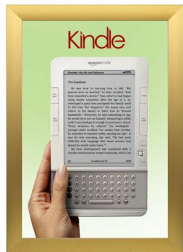

SwingSnaps Snap Open Poster Frame 11x17 (2 1/2" Wide Edge Profile)

FOR CURRENT PRICING, VISIT THE ID # LISTED ABOVE
FREE SHIPPING

Product Details

- 11 x 17 poster snap frame ships **fully assembled**
- Poster Holder for 11x17 Poster Size
- Quick-Changing, all 4 frame rails snap-open for easy poster changes
- Front Loading Frame for posters and other signage
- Aluminum Snap Frame Profile: 2 1/2" Wide
- Narrow profile offers 3/4" overall off the wall depth
- Accepts printed 11 x 17 signs and posters up to 1/16" thick
- Viewable Area: Moulding overlaps poster insert by 1/2" all around
- (3) Aluminum snap frame finishes available
- (1) Cherry wood simulated snap frame finish (faux wood)
- .040 Backing Board: Thin, durable backer board provides rigidity for your poster
- .020 clear PETG overlay is included to protect your poster insert
- No Tools! All four frame sides snap-open easily by hand
- SwingSnap poster frames can mount either **Portrait or Landscape**
- Installs Easily: Punched holes in frame allow for easy surface mounting
- Mounting hardware (screws) is included
- Custom snap poster frame sizes available

SATIN SILVER

- Aluminum snap-open displays are for ****INDOOR** or ****OUTDOOR** use

****Make sure you laminate your insert material if going outdoors**
****Poster Snap Frames are weather resistant...not water-proof**

SATIN GOLD

Ceiling Mount Ordering Options

- **Common Applications:** Displaying "suspended" advertisements or menu's in front of windows or behind a counter or cash wrap is a great way to grab someone's attention and drive traffic and sales to your place of business.