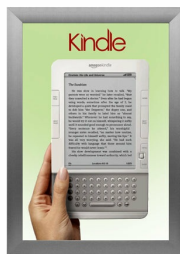

SwingSnaps Snap Open Poster Frame 24x48 (2 1/2" Wide Edge Profile)

FOR CURRENT PRICING, VISIT THE ID # LISTED ABOVE
FREE SHIPPING

Product Details

FRAME SNAPS OPEN FOR QUICK CHANGES

**ALL FRAMES SHIPPED UNASSEMBLED
SIMPLE & EASY ASSEMBLY**

SATIN SILVER

- 24 x 48 poster snap frame ships **unassembled** for cost savings
- Poster Holder for 24x48 Poster Size
- Quick-Changing, all 4 frame rails snap-open for easy poster changes
- Front Loading Frame for posters and other signage
- Aluminum Snap Frame Profile: 2 1/2" Wide
- Narrow profile offers 3/4" overall off the wall depth
- Accepts printed 24 x 48 signs and posters up to 1/16" thick
- Viewable Area: Moulding overlaps poster insert by 1/2" all around
- (3) Aluminum snap frame finishes available
- (1) Cherry wood simulated snap frame finish (faux wood)
- .040 Backing Board: Thin, durable backer board provides rigidity for your poster
- .020 clear PETG overlay is included to protect your poster insert
- No Tools! All four frame sides snap-open easily by hand
- SwingSnap poster frames can mount either **Portrait or Landscape**
- Installs Easily: Punched holes in frame allow for easy surface mounting
- Mounting hardware (screws) is included
- Custom snap poster frame sizes available