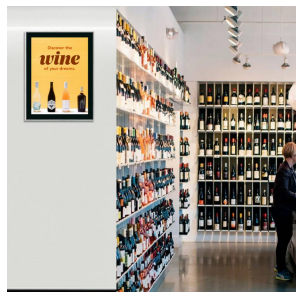

12x20 Poster Frame (SwingFrame Classic Poster Display)

FOR CURRENT PRICING, VISIT THE ID # LISTED ABOVE

Product Details

- 12x20 Frame For Posters and Other Signage
- Patented swing-open frame system (opens right to left) for poster changes
- Features concealed hinges and Gravity Lock
- Metal Frame Profile: 3/8" Wide
- Overall Poster Frame Depth: 1 3/8"
- (6) Anodized aluminum frame finishes available
- (4) Decorative Matboard colors available
- Viewable Matboard Border: 1 1/4"
- Viewable Area: Matboard overlaps your insert (poster) by 1/4"
- Backing Board: 1/8" White Coroplast provides rigidity to your insert
- Accepts printed material up to 1/16" thick
- Repositionable Adhesive Tapes are provided to hold posters in position
- Strong lightweight acrylic provides a clear viewing window
- Installs Easily: Mounting hardware included
- 12x20 Frames are for **INDOOR USE ONLY**
- [Call For Custom Wall Mount Poster Display Frames 12x20](#)

12 x 20 POSTER FRAMES CAN BE MODIFIED TO ACCEPT POSTER INSERTS UP TO 1/4" THICK...CALL FOR DETAILS ()

Ordering Options

- Poster Frame Orientation: Portrait or Landscape
- Matboard Colors
- Side Plunge Lock & Key