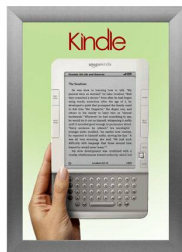

SwingSnaps Snap Open Poster Frame 12x36 (2 1/2" Wide Edge Profile)

FOR CURRENT PRICING, VISIT THE ID # LISTED ABOVE
FREE SHIPPING

Product Details

- 12 x 36 poster snap frame ships **fully assembled**
- Poster Holder for 12x36 Poster Size
- Quick-Changing, all 4 frame rails snap-open for easy poster changes
- Front Loading Frame for posters and other signage
- Aluminum Snap Frame Profile: 2 1/2" Wide
- Narrow profile offers 3/4" overall off the wall depth
- Accepts printed 12 x 36 signs and posters up to 1/16" thick
- Viewable Area: Moulding overlaps poster insert by 1/2" all around
- (3) Aluminum snap frame finishes available
- (1) Cherry wood simulated snap frame finish (faux wood)
- .040 Backing Board: Thin, durable backer board provides rigidity for your poster
- .020 clear PETG overlay is included to protect your poster insert
- No Tools! All four frame sides snap-open easily by hand
- SwingSnap poster frames can mount either **Portrait or Landscape**
- Installs Easily: Punched holes in frame allow for easy surface mounting
- Mounting hardware (screws) is included
- Custom snap poster frame sizes available

SATIN SILVER

- Aluminum snap-open displays are for ****INDOOR** or ****OUTDOOR** use

****Make sure you laminate your insert material if going outdoors**
****Poster Snap Frames are weather resistant...not water-proof**

SATIN GOLD

Ceiling Mount Ordering Options

- **Common Applications:** Displaying "suspended" advertisements or menu's in front of windows or behind a counter or cash wrap is a great way to grab someone's attention and drive traffic and sales to your place of business.