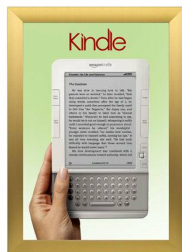

SwingSnaps Snap Open Poster Frame 12x36 (2 1/2" Wide Edge Profile)

FOR CURRENT PRICING, VISIT THE ID # LISTED ABOVE
FREE SHIPPING

Product Details

- 12 x 36 poster snap frame ships **fully assembled**
- Poster Holder for 12x36 Poster Size
- Quick-Changing, all 4 frame rails snap-open for easy poster changes
- Front Loading Frame for posters and other signage
- Aluminum Snap Frame Profile: 2 1/2" Wide
- Narrow profile offers 3/4" overall off the wall depth
- Accepts printed 12 x 36 signs and posters up to 1/16" thick
- Viewable Area: Moulding overlaps poster insert by 1/2" all around
- (3) Aluminum snap frame finishes available
- (1) Cherry wood simulated snap frame finish (faux wood)
- .040 Backing Board: Thin, durable backer board provides rigidity for your poster
- .020 clear PETG overlay is included to protect your poster insert
- No Tools! All four frame sides snap-open easily by hand
- SwingSnap poster frames can mount either **Portrait or Landscape**
- Installs Easily: Punched holes in frame allow for easy surface mounting
- Mounting hardware (screws) is included
- Custom snap poster frame sizes available

SATIN SILVER

- Aluminum snap-open displays are for ****INDOOR** or ****OUTDOOR** use

****Make sure you laminate your insert material if going outdoors**
****Poster Snap Frames are weather resistant...not water-proof**

SATIN GOLD

Ceiling Mount Ordering Options

- **Common Applications:** Displaying "suspended" advertisements or menu's in front of windows or behind a counter or cash wrap is a great way to grab someone's attention and drive traffic and sales to your place of business.