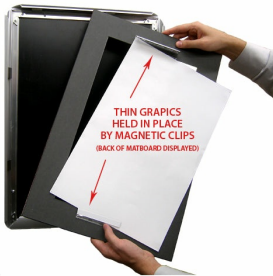

Designer Snap Frames for Posters 27x40 (1" Wide Matboard)

FOR CURRENT PRICING, VISIT THE ID # LISTED ABOVE

1" VIEWABLE
MATBOARD

Product Details

- 27x40 Aluminum Snap Frame with 1" Matboard Border
- Poster snap frames 27 x 40 ships **fully assembled**
- Quick-Changing, all 4 frame rails snap-open for easy poster changes
- Holds 27x40 poster or sign
- Snap Frame Profile: 1 1/4" Wide
- Narrow profile offers 11/16" overall off the wall depth
- Accepts printed material up to 1/16" thick
- (9) Aluminum snap frame finishes available
- .040 Backing Board: Thin, durable backer board provides rigidity for your poster
- .020 clear PETG overlay is included to protect your poster insert
- No Tools! All four frame sides snap-open easily by hand
- SwingSnap poster frames can mount either **Portrait or Landscape**
- Installs Easily: Punched holes in frame allow for easy surface mounting
- Hanging hardware (screws) are included

- All Snap Poster Frames Shipped **ASSEMBLED**
- Designer snap-open sign frames are for **INDOOR USE ONLY**

Matboards Create Numerous Benefits

- The 1" wide Mat Border provides an upscale touch to your 27 x 40 poster insert with greater impact.
- Re-Printing of smaller size inserts will have cost savings.
- You can change your Mat Border colors anytime, and create an entire new look for your interior.