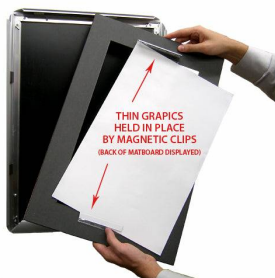

Designer Snap Frames for Posters 27x40 (1" Wide Matboard)

FOR CURRENT PRICING, VISIT THE ID # LISTED ABOVE

1" VIEWABLE
MATBOARD

Product Details

- 27x40 Aluminum Snap Frame with 1" Matboard Border
- Poster snap frames 27 x 40 ships **fully assembled**
- Quick-Changing, all 4 frame rails snap-open for easy poster changes
- Holds 27x40 poster or sign
- Snap Frame Profile: 1 1/4" Wide
- Narrow profile offers 11/16" overall off the wall depth
- Accepts printed material up to 1/16" thick
- (9) Aluminum snap frame finishes available
- .040 Backing Board: Thin, durable backer board provides rigidity for your poster
- .020 clear PETG overlay is included to protect your poster insert
- No Tools! All four frame sides snap-open easily by hand
- SwingSnap poster frames can mount either **Portrait or Landscape**
- Installs Easily: Punched holes in frame allow for easy surface mounting
- Hanging hardware (screws) are included

- All Snap Poster Frames Shipped **ASSEMBLED**
- Designer snap-open sign frames are for **INDOOR USE ONLY**

Matboards Create Numerous Benefits

- The 1" wide Mat Border provides an upscale touch to your 27 x 40 poster insert with greater impact.
- Re-Printing of smaller size inserts will have cost savings.
- You can change your Mat Border colors anytime, and create an entire new look for your interior.

Matboard Details

- 1" Viewable Mat Border
- Matboard Overlaps 27x40 Poster by 1" ALL AROUND
- (24) Beveled Matboard Colors Available
- Magnetic Clamps are placed onto the back of the Matboard

to secure your thin poster, graphic or image in place.