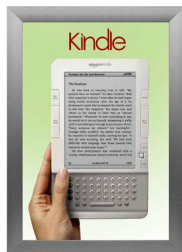

SATIN SILVER