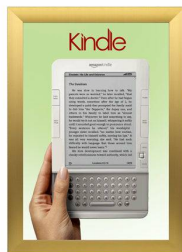

SwingSnaps Snap Open Poster Frame 20x20 (2 1/2" Wide Edge Profile)

FOR CURRENT PRICING, VISIT THE ID # LISTED ABOVE
FREE SHIPPING

Product Details

- 20 x 20 poster snap frame ships **fully assembled**
- Poster Holder for 20x20 Poster Size
- Quick-Changing, all 4 frame rails snap-open for easy poster changes
- Front Loading Frame for posters and other signage
- Aluminum Snap Frame Profile: 2 1/2" Wide
- Narrow profile offers 3/4" overall off the wall depth
- Accepts printed 20 x 20 signs and posters up to 1/16" thick
- Viewable Area: Moulding overlaps poster insert by 1/2" all around
- (3) Aluminum snap frame finishes available
- (1) Cherry wood simulated snap frame finish (faux wood)
- .040 Backing Board: Thin, durable backer board provides rigidity for your poster
- .020 clear PETG overlay is included to protect your poster insert
- No Tools! All four frame sides snap-open easily by hand
- SwingSnap poster frames can mount either **Portrait or Landscape**
- Installs Easily: Punched holes in frame allow for easy surface mounting
- Mounting hardware (screws) is included
- Custom snap poster frame sizes available

- Aluminum snap-open displays are for ****INDOOR** or ****OUTDOOR** use

**Make sure you laminate your insert material if going outdoors
**Poster Snap Frames are weather resistant...not water-proof

Ceiling Mount Ordering Options

- **Common Applications:** Displaying "suspended" advertisements or menu's in front of windows or behind a counter or cash wrap is a great way to grab someone's attention and drive traffic and sales to your place of business.