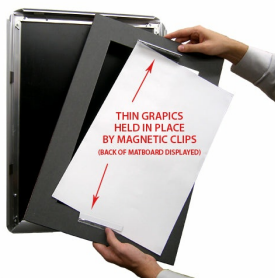

Designer Snap Frames for Posters 24x30 (1" Wide Matboard)

FOR CURRENT PRICING, VISIT THE ID # LISTED ABOVE

1" VIEWABLE
MATBOARD

Product Details

- 24x30 Aluminum Snap Frame with 1" Matboard Border
- Poster snap frames 24 x 30 ships **fully assembled**
- Quick-Changing, all 4 frame rails snap-open for easy poster changes
- Holds 24x30 poster or sign
- Snap Frame Profile: 1 1/4" Wide
- Narrow profile offers 11/16" overall off the wall depth
- Accepts printed material up to 1/16" thick
- (9) Aluminum snap frame finishes available
- .040 Backing Board: Thin, durable backer board provides rigidity for your poster
- .020 clear PETG overlay is included to protect your poster insert
- No Tools! All four frame sides snap-open easily by hand
- SwingSnap poster frames can mount either **Portrait or Landscape**
- Installs Easily: Punched holes in frame allow for easy surface mounting
- Hanging hardware (screws) are included

- All Snap Poster Frames Shipped **ASSEMBLED**
- Designer snap-open sign frames are for **INDOOR USE ONLY**

Matboards Create Numerous Benefits

- The 1" wide Mat Border provides an upscale touch to your 24 x 30 poster insert with greater impact.
- Re-Printing of smaller size inserts will have cost savings.
- You can change your Mat Border colors anytime, and create an entire new look for your interior.

Matboard Details

- 1" Viewable Mat Border
- Matboard Overlaps 24x30 Poster by 1" ALL AROUND
- (24) Beveled Matboard Colors Available
- Magnetic Clamps are placed onto the back of the Matboard

to secure your thin poster, graphic or image in place.