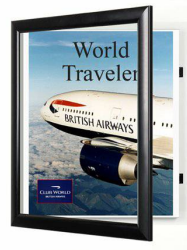

**8x10 Metal Frame Super Wide Face Poster SwingFrames**

FOR CURRENT PRICING, VISIT THE ID # LISTED ABOVE

**Product Details**

- 8 x 10 Metal Poster Display System
- Patented swing-open frame (opens right to left) for poster changes
- Features concealed Hinges and Gravity Lock
- Metal Frame Profile: 2 3/8" Wide
- Overall 8x10 Display Frame Depth: 1 3/8"
- (2) Anodized aluminum frame finishes available
- Viewable Area: Frame profile overlaps your insert (poster) by 1/4"
- Backing Board: 1/8" White Coroplast provides rigidity to your insert
- Accepts printed material up to 1/16" thick
- Repositionable Adhesive Tapes are provided to hold posters in position
- Strong lightweight acrylic provides a clear viewing window
- Installs Easily: Mounting hardware included
- Metal wall mount poster displays are for **INDOOR USE ONLY**
- **Call to Customize Super Wide Face Poster Display Frame!**

**SWINGFRAMES CAN BE MODIFIED TO ACCEPT POSTER INSERTS UP TO 1/4" THICK...CALL FOR DETAILS ()**

**Ordering Options**

- Frame 8x10 Orientation: Portrait or Landscape
- Side Plunge Lock & Key

**Acrylic Window:**