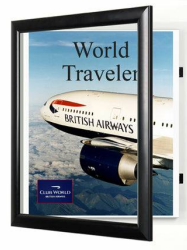

48x84 Metal Frame Super Wide Face Poster SwingFrames

FOR CURRENT PRICING, VISIT THE ID # LISTED ABOVE

Product Details

- 48 x 84 Metal Poster Display System
- Patented swing-open frame (opens right to left) for poster changes
- Features concealed Hinges and Gravity Lock
- Metal Frame Profile: 2 3/8" Wide
- Overall 48x84 Display Frame Depth: 1 3/8"
- (2) Anodized aluminum frame finishes available
- Viewable Area: Frame profile overlaps your insert (poster) by 1/4"
- Backing Board: 1/8" White Coroplast provides rigidity to your insert
- Accepts printed material up to 1/16" thick
- Repositionable Adhesive Tapes are provided to hold posters in position
- Strong lightweight acrylic provides a clear viewing window
- Installs Easily: Mounting hardware included
- Metal wall mount poster displays are for **INDOOR USE ONLY**
- **Call to Customize Super Wide Face Poster Display Frame!**

SWINGFRAMES CAN BE MODIFIED TO ACCEPT POSTER INSERTS UP TO 1/4" THICK...CALL FOR DETAILS ()

Ordering Options

- Frame 48x84 Orientation: Portrait or Landscape
- Side Plunge Lock & Key

Acrylic Window:

- **Clear Acrylic (Standard...Included in Price)**
- Strong lightweight acrylic provides a clear viewing window
- **Break Resistant (See Pricing)**
- High Impact acrylic, perfect for high traffic or public environment.