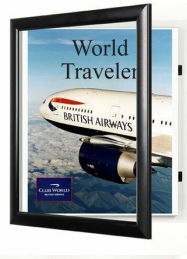

**Bold Super Wide Face 36x72 Frame - Poster Display SwingFrame with Quick Change, Swing Open Metal Frame Profile**

FOR CURRENT PRICING, VISIT THE ID # LISTED ABOVE

**Product Details**

- SwingFrame 36 x 72 Poster Display Frame
- **Bold 2 3/8" Wide Metal Frame Profile**
- Wall Mount Swing-Open Frame
- Concealed Hinges and Sliding Gravity Lock
- Frame Opens Right to Left) for Poster Changes
- SwingFrame Accepts 36x72 Graphic Sizes
- Overall Frame Size: 40 3/4" x 76 3/4"
- Overall Display Frame Depth: **1 3/8"**
- **Meta Frame Style:** Super Wide Face
- Two Aluminum Frame Profile Finishes: Satin Black, Satin Silver
- **Viewable Area:** Frame Profile Overlaps Printed Insert (Poster) by 1/4"
- Backing Board: 1/8" White Coroplast Provides Rigidity for Thin Print Sheets
- Accepts Printed Material Up to **1/16" Thick**
- Repositionable Adhesive Tapes Hold Posters in Position
- Strong, Lightweight Acrylic Provides a Clear Viewing Window
- Installs Easily: Mounting Hardware (Z-Bar) Included
- Wall Mount Poster SwingFrames for **INDOOR USE ONLY**
- Contact us for Custom SwingFrame Poster Display Frames

**SWINGFRAMES CAN BE MODIFIED TO ACCEPT POSTER INSERTS UP TO 1/4" THICK. CALL FOR DETAILS**

**Ordering Options**

- Frame 36x72 Orientation: Portrait or Landscape
- Side Plunge Lock & Key

**Acrylic Window:**