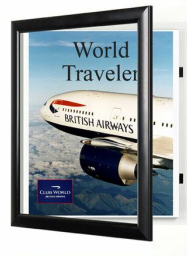

20x30 Metal Frame Super Wide Face Poster SwingFrames

FOR CURRENT PRICING, VISIT THE ID # LISTED ABOVE

Product Details

- 20 x 30 Metal Poster Display System
- Patented swing-open frame (opens right to left) for poster changes
- Features concealed Hinges and Gravity Lock
- Metal Frame Profile: 2 3/8" Wide
- Overall 20x30 Display Frame Depth: 1 3/8"
- (2) Anodized aluminum frame finishes available
- Viewable Area: Frame profile overlaps your insert (poster) by 1/4"
- Backing Board: 1/8" White Coroplast provides rigidity to your insert
- Accepts printed material up to 1/16" thick
- Repositionable Adhesive Tapes are provided to hold posters in position
- Strong lightweight acrylic provides a clear viewing window
- Installs Easily: Mounting hardware included
- Metal wall mount poster displays are for **INDOOR USE ONLY**
- **Call to Customize Super Wide Face Poster Display Frame!**

SWINGFRAMES CAN BE MODIFIED TO ACCEPT POSTER INSERTS UP TO 1/4" THICK...CALL FOR DETAILS ()

Ordering Options

- Frame 20x30 Orientation: Portrait or Landscape
- Side Plunge Lock & Key

Acrylic Window:

- **Clear Acrylic (Standard...Included in Price)**
- Strong lightweight acrylic provides a clear viewing window
- **Non-Glare (See Pricing)**
- Reduces glare from natural or artificial light
- **Break Resistant (See Pricing)**
- High Impact acrylic, perfect for high traffic or public environment.