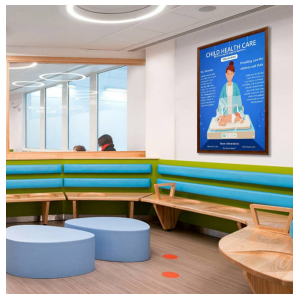

EXTRA-LARGE Wood 24x60 Frame Poster Snaps (1 1/4" Wood Profile)

FOR CURRENT PRICING, VISIT THE ID # LISTED ABOVE
FREE SHIPPING

Product Details

- Wood Snap Frame
- Quick Change Frame Display
- 4 frame rails snap-open for easy poster changes
- Front Loading Frame for 24x60 posters and other signage
- Snap Frame Profile: **1 1/4" Wide**
- Narrow profile offers **11/16"** overall off the wall depth
- **Accepts printed material up to 1/16" thick**
- Viewable Area: Moulding overlaps poster insert by 3/8" all around
- **3 Wood Simulated Snap Frame Finishes Available**
- **.040** Backing Board: Thin, durable backer board provides rigidity for your poster
- **.020** clear PETG overlay is included to protect your poster insert
- **No Tools!** All four frame sides snap-open easily by hand
- SwingSnap poster frames can mount either **Portrait or Landscape**
- Installs Easily: Punched holes in frame allow for easy surface mounting
- Wall Hanging hardware is included
- **Free Shipping** on Wood Snap Open Frames
- **Call for Custom Snap Frames Metal and Wood Large and Small Sizes**