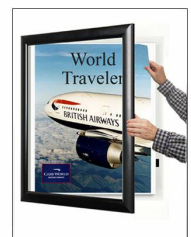

**48x60 SwingFrame Poster Display Frame with Super Wide Face 2 3/8" Bold Metal Frame Profile**

FOR CURRENT PRICING, VISIT THE ID # LISTED ABOVE

**Product Details**

- SwingFrame 48 x 60 Metal Poster Display Frame
- Patented Swing-Open Frame
- Super Wide Face Metal Frame Profile: **2 3/8" Wide**
- Features Concealed Hinges and Sliding Gravity Lock
- Frame opens right to left) for poster changes.
- Overall 48x60 Display Frame Depth: **1 3/8"**
- Two Anodized aluminum frame finishes: Black and Satin Silver
- Viewable Area: Frame profile overlaps insert (poster) by 1/4"
- Backing Board: 1/8" White Coroplast Provides Rigidity to Thin Poster Sheet
- Accepts printed material up to **1/16" thick**
- **Repositionable Adhesive Tapes:** provided to hold the poster in frame
- Break-Resistant, Strong Lightweight Clear Acrylic Window
- Installs Easily: Mounting Hardware (Z-Bar) Included
- Aluminum wall mount poster display **for INDOOR USE ONLY**
- Contact Us to Customize Super Wide Face Poster Display Frame

**SWINGFRAMES CAN BE MODIFIED TO ACCEPT POSTER INSERTS UP TO 1/4" THICK. CONTACT US FOR DETAILS**

**Ordering Options**

- Frame 48x60 Orientation: Portrait or Landscape
- Side Plunge Lock & Key

**Acrylic Window:**