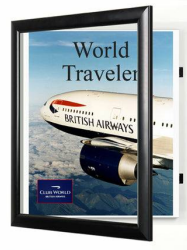

**48x60 SwingFrame Poster Display Frame with Super Wide Face 2 3/8" Bold Metal Frame Profile**

FOR CURRENT PRICING, VISIT THE ID # LISTED ABOVE

**Product Details**

- SwingFrame 48 x 60 Metal Poster Display Frame
- Patented Swing-Open Frame
- Super Wide Face Metal Frame Profile: **2 3/8" Wide**
- Features Concealed Hinges and Sliding Gravity Lock
- Frame opens right to left) for poster changes.
- Overall 48x60 Display Frame Depth: **1 3/8"**
- Two Anodized aluminum frame finishes: Black and Satin Silver
- Viewable Area: Frame profile overlaps insert (poster) by 1/4"
- Backing Board: 1/8" White Coroplast Provides Rigidity to Thin Poster Sheet
- Accepts printed material up to **1/16" thick**
- **Repositionable Adhesive Tapes:** provided to hold the poster in frame
- Break-Resistant, Strong Lightweight Clear Acrylic Window
- Installs Easily: Mounting Hardware (Z-Bar) Included
- Aluminum wall mount poster display **for INDOOR USE ONLY**
- Contact Us to Customize Super Wide Face Poster Display Frame

**SWINGFRAMES CAN BE MODIFIED TO ACCEPT POSTER INSERTS UP TO 1/4" THICK. CONTACT US FOR DETAILS**

**Ordering Options**

- Frame 48x60 Orientation: Portrait or Landscape
- Side Plunge Lock & Key

**Acrylic Window:**