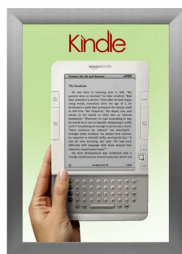

SATIN SILVER