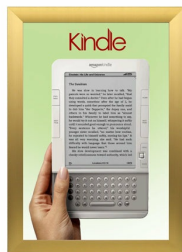

SwingSnaps Snap Open Poster Frame 12x20 (2 1/2" Wide Edge Profile)

FOR CURRENT PRICING, VISIT THE ID # LISTED ABOVE
FREE SHIPPING

Product Details

- 12 x 20 poster snap frame ships **fully assembled**
- Poster Holder for 12x20 Poster Size
- Quick-Changing, all 4 frame rails snap-open for easy poster changes
- Front Loading Frame for posters and other signage
- Aluminum Snap Frame Profile: 2 1/2" Wide
- Narrow profile offers 3/4" overall off the wall depth
- Accepts printed 12 x 20 signs and posters up to 1/16" thick
- Viewable Area: Moulding overlaps poster insert by 1/2" all around
- (3) Aluminum snap frame finishes available
- (1) Cherry wood simulated snap frame finish (faux wood)
- .040 Backing Board: Thin, durable backer board provides rigidity for your poster
- .020 clear PETG overlay is included to protect your poster insert
- No Tools! All four frame sides snap-open easily by hand
- SwingSnap poster frames can mount either **Portrait or Landscape**
- Installs Easily: Punched holes in frame allow for easy surface mounting
- Mounting hardware (screws) is included
- Custom snap poster frame sizes available

- Aluminum snap-open displays are for ****INDOOR** or ****OUTDOOR** use

**Make sure you laminate your insert material if going outdoors
**Poster Snap Frames are weather resistant...not water-proof

Ceiling Mount Ordering Options

- **Common Applications:** Displaying "suspended" advertisements or menu's in front of windows or behind a counter or cash wrap is a great way to grab someone's attention and drive traffic and sales to your place of business.