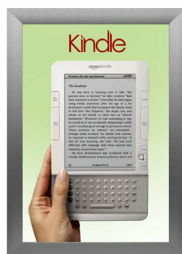

SwingSnaps Snap Open Poster Frame 36x36 (2 1/2" Wide Edge Profile)

FOR CURRENT PRICING, VISIT THE ID # LISTED ABOVE
FREE SHIPPING

Product Details

- 36 x 36 poster snap frame ships **unassembled** for cost savings
- Poster Holder for 36x36 Poster Size
- Quick-Changing, all 4 frame rails snap-open for easy poster changes
- Front Loading Frame for posters and other signage
- Aluminum Snap Frame Profile: 2 1/2" Wide
- Narrow profile offers 3/4" overall off the wall depth
- Accepts printed 36 x 36 signs and posters up to 1/16" thick
- Viewable Area: Moulding overlaps poster insert by 1/2" all around
- (3) Aluminum snap frame finishes available
- (1) Cherry wood simulated snap frame finish (faux wood)
- .040 Backing Board: Thin, durable backer board provides rigidity for your poster
- .020 clear PETG overlay is included to protect your poster insert
- No Tools! All four frame sides snap-open easily by hand
- SwingSnap poster frames can mount either **Portrait or Landscape**
- Installs Easily: Punched holes in frame allow for easy surface mounting
- Mounting hardware (screws) is included
- Custom snap poster frame sizes available

SATIN SILVER

- Aluminum snap-open displays are for ****INDOOR or **OUTDOOR** use

****Make sure you laminate your insert material if going outdoors**
****Poster Snap Frames are weather resistant...not water-proof**

SATIN GOLD

Ceiling Mount Ordering Options

- **Common Applications:** Displaying "suspended" advertisements or menu's in front of windows or behind a counter or cash wrap is a great way to grab someone's attention and drive traffic and sales to your place of business.