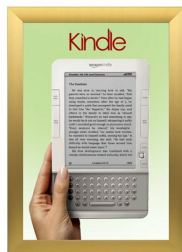

SwingSnaps Snap Open Poster Frame 36x36 (2 1/2" Wide Edge Profile)

FOR CURRENT PRICING, VISIT THE ID # LISTED ABOVE
FREE SHIPPING

Product Details

- 36 x 36 poster snap frame ships **unassembled** for cost savings
- Poster Holder for 36x36 Poster Size
- Quick-Changing, all 4 frame rails snap-open for easy poster changes
- Front Loading Frame for posters and other signage
- Aluminum Snap Frame Profile: 2 1/2" Wide
- Narrow profile offers 3/4" overall off the wall depth
- Accepts printed 36 x 36 signs and posters up to 1/16" thick
- Viewable Area: Moulding overlaps poster insert by 1/2" all around
- (3) Aluminum snap frame finishes available
- (1) Cherry wood simulated snap frame finish (faux wood)
- .040 Backing Board: Thin, durable backer board provides rigidity for your poster
- .020 clear PETG overlay is included to protect your poster insert
- No Tools! All four frame sides snap-open easily by hand
- SwingSnap poster frames can mount either **Portrait or Landscape**
- Installs Easily: Punched holes in frame allow for easy surface mounting
- Mounting hardware (screws) is included
- Custom snap poster frame sizes available

SATIN SILVER

- Aluminum snap-open displays are for ****INDOOR or **OUTDOOR** use

****Make sure you laminate your insert material if going outdoors**
****Poster Snap Frames are weather resistant...not water-proof**

SATIN GOLD

Ceiling Mount Ordering Options

- **Common Applications:** Displaying "suspended" advertisements or menu's in front of windows or behind a counter or cash wrap is a great way to grab someone's attention and drive traffic and sales to your place of business.