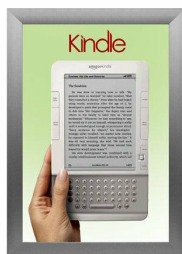

SwingSnaps Snap Open Poster Frame 36x36 (2 1/2" Wide Edge Profile)

FOR CURRENT PRICING, VISIT THE ID # LISTED ABOVE
FREE SHIPPING

Product Details

- 36 x 36 poster snap frame ships **unassembled** for cost savings
- Poster Holder for 36x36 Poster Size
- Quick-Changing, all 4 frame rails snap-open for easy poster changes
- Front Loading Frame for posters and other signage
- Aluminum Snap Frame Profile: 2 1/2" Wide
- Narrow profile offers 3/4" overall off the wall depth
- Accepts printed 36 x 36 signs and posters up to 1/16" thick
- Viewable Area: Moulding overlaps poster insert by 1/2" all around
- (3) Aluminum snap frame finishes available
- (1) Cherry wood simulated snap frame finish (faux wood)
- .040 Backing Board: Thin, durable backer board provides rigidity for your poster
- .020 clear PETG overlay is included to protect your poster insert
- No Tools! All four frame sides snap-open easily by hand
- SwingSnap poster frames can mount either **Portrait or Landscape**
- Installs Easily: Punched holes in frame allow for easy surface mounting
- Mounting hardware (screws) is included
- Custom snap poster frame sizes available

SATIN SILVER

- Aluminum snap-open displays are for ****INDOOR or **OUTDOOR** use

****Make sure you laminate your insert material if going outdoors**
****Poster Snap Frames are weather resistant...not water-proof**

SATIN GOLD

Ceiling Mount Ordering Options

- **Common Applications:** Displaying "suspended" advertisements or menu's in front of windows or behind a counter or cash wrap is a great way to grab someone's attention and drive traffic and sales to your place of business.