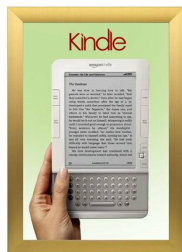

SwingSnaps Snap Open Poster Frame 36x36 (2 1/2" Wide Edge Profile)

FOR CURRENT PRICING, VISIT THE ID # LISTED ABOVE
FREE SHIPPING

Product Details

- 36 x 36 poster snap frame ships **unassembled** for cost savings
- Poster Holder for 36x36 Poster Size
- Quick-Changing, all 4 frame rails snap-open for easy poster changes
- Front Loading Frame for posters and other signage
- Aluminum Snap Frame Profile: 2 1/2" Wide
- Narrow profile offers 3/4" overall off the wall depth
- Accepts printed 36 x 36 signs and posters up to 1/16" thick
- Viewable Area: Moulding overlaps poster insert by 1/2" all around
- (3) Aluminum snap frame finishes available
- (1) Cherry wood simulated snap frame finish (faux wood)
- .040 Backing Board: Thin, durable backer board provides rigidity for your poster
- .020 clear PETG overlay is included to protect your poster insert
- No Tools! All four frame sides snap-open easily by hand
- SwingSnap poster frames can mount either **Portrait or Landscape**
- Installs Easily: Punched holes in frame allow for easy surface mounting
- Mounting hardware (screws) is included
- Custom snap poster frame sizes available

SATIN SILVER

- Aluminum snap-open displays are for ****INDOOR or **OUTDOOR** use

****Make sure you laminate your insert material if going outdoors**
****Poster Snap Frames are weather resistant...not water-proof**

SATIN GOLD

Ceiling Mount Ordering Options

- **Common Applications:** Displaying "suspended" advertisements or menu's in front of windows or behind a counter or cash wrap is a great way to grab someone's attention and drive traffic and sales to your place of business.