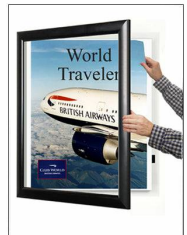

24x84 Metal Frame Super Wide Face Poster SwingFrames

FOR CURRENT PRICING, VISIT THE ID # LISTED ABOVE

Product Details

- 24 x 84 Metal Poster Display System
- Patented swing-open frame (opens right to left) for poster changes
- Features concealed Hinges and Gravity Lock
- Metal Frame Profile: 2 3/8" Wide
- Overall 24x84 Display Frame Depth: 1 3/8"
- (2) Anodized aluminum frame finishes available
- Viewable Area: Frame profile overlaps your insert (poster) by 1/4"
- Backing Board: 1/8" White Coroplast provides rigidity to your insert
- Accepts printed material up to 1/16" thick
- Repositionable Adhesive Tapes are provided to hold posters in position
- Strong lightweight acrylic provides a clear viewing window
- Installs Easily: Mounting hardware included
- Metal wall mount poster displays are for **INDOOR USE ONLY**
- **Call to Customize Super Wide Face Poster Display Frame!**

SWINGFRAMES CAN BE MODIFIED TO ACCEPT POSTER INSERTS UP TO 1/4" THICK...CALL FOR DETAILS ()

Ordering Options

- Frame 24x84 Orientation: Portrait or Landscape
- Side Plunge Lock & Key

Acrylic Window:

- **Clear Acrylic (Standard...Included in Price)**
- Strong lightweight acrylic provides a clear viewing window
- **Non-Glare (See Pricing)**
- Reduces glare from natural or artificial light
- **Break Resistant (See Pricing)**
- High Impact acrylic, perfect for high traffic or public environment.