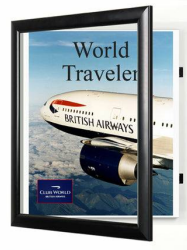

24x84 Metal Frame Super Wide Face Poster SwingFrames

FOR CURRENT PRICING, VISIT THE ID # LISTED ABOVE

Product Details

- 24 x 84 Metal Poster Display System
- Patented swing-open frame (opens right to left) for poster changes
- Features concealed Hinges and Gravity Lock
- Metal Frame Profile: 2 3/8" Wide
- Overall 24x84 Display Frame Depth: 1 3/8"
- (2) Anodized aluminum frame finishes available
- Viewable Area: Frame profile overlaps your insert (poster) by 1/4"
- Backing Board: 1/8" White Coroplast provides rigidity to your insert
- Accepts printed material up to 1/16" thick
- Repositionable Adhesive Tapes are provided to hold posters in position
- Strong lightweight acrylic provides a clear viewing window
- Installs Easily: Mounting hardware included
- Metal wall mount poster displays are for **INDOOR USE ONLY**
- **Call to Customize Super Wide Face Poster Display Frame!**

SWINGFRAMES CAN BE MODIFIED TO ACCEPT POSTER INSERTS UP TO 1/4" THICK...CALL FOR DETAILS ()

Ordering Options

- Frame 24x84 Orientation: Portrait or Landscape
- Side Plunge Lock & Key

Acrylic Window:

- **Clear Acrylic (Standard...Included in Price)**
- Strong lightweight acrylic provides a clear viewing window
- **Non-Glare (See Pricing)**
- Reduces glare from natural or artificial light
- **Break Resistant (See Pricing)**
- High Impact acrylic, perfect for high traffic or public environment.