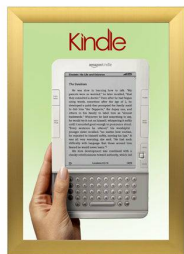

SwingSnap Snap Open Poster Frame 18x24 with Bold 2 1/2" Wide Edge Aluminum Profile

FOR CURRENT PRICING, VISIT THE ID # LISTED ABOVE
FREE SHIPPING

Product Details

- 18 x 24 poster snap frame ships **fully assembled**
- Poster Holder for 18x24 Poster Size
- Quick-Changing, all 4 frame rails snap-open for easy poster changes
- Front Loading Frame for posters and other signage
- Aluminum Snap Frame Profile: 2 1/2" Wide
- Narrow profile offers 3/4" overall off the wall depth
- Accepts printed 18 x 24 signs and posters up to 1/16" thick
- Viewable Area: Moulding overlaps poster insert by 1/2" all around
- (3) Aluminum snap frame finishes available
- (1) Cherry wood simulated snap frame finish (faux wood)
- .040 Backing Board: Thin, durable backer board provides rigidity for your poster
- .020 clear PETG overlay is included to protect your poster insert
- No Tools! All four frame sides snap-open easily by hand
- SwingSnap poster frames can mount either **Portrait or Landscape**
- Installs Easily: Punched holes in frame allow for easy surface mounting
- Mounting hardware (screws) is included
- Custom snap poster frame sizes available

- Aluminum snap-open displays are for ****INDOOR** or ****OUTDOOR** use

**Make sure you laminate your insert material if going outdoors
**Poster Snap Frames are weather resistant...not water-proof

Ceiling Mount Ordering Options

- **Common Applications:** Displaying "suspended" advertisements or menu's in front of windows or behind a counter or cash wrap is a great way to grab someone's attention and drive traffic and sales to your place of business.