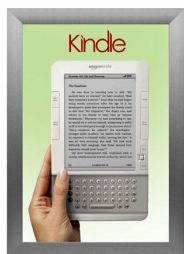

SATIN SILVER