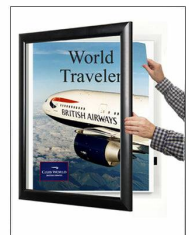

36x36 Metal Frame Super Wide Face Poster SwingFrames

FOR CURRENT PRICING, VISIT THE ID # LISTED ABOVE

Product Details

- 36 x 36 Metal Poster Display System
- Patented swing-open frame (opens right to left) for poster changes
- Features concealed Hinges and Gravity Lock
- Metal Frame Profile: 2 3/8" Wide
- Overall 36x36 Display Frame Depth: 1 3/8"
- (2) Anodized aluminum frame finishes available
- Viewable Area: Frame profile overlaps your insert (poster) by 1/4"
- Backing Board: 1/8" White Coroplast provides rigidity to your insert
- Accepts printed material up to 1/16" thick
- Repositionable Adhesive Tapes are provided to hold posters in position
- Strong lightweight acrylic provides a clear viewing window
- Installs Easily: Mounting hardware included
- Metal wall mount poster displays are for **INDOOR USE ONLY**
- **Call to Customize Super Wide Face Poster Display Frame!**

SWINGFRAMES CAN BE MODIFIED TO ACCEPT POSTER INSERTS UP TO 1/4" THICK...CALL FOR DETAILS ()

Ordering Options

- Frame 36x36 Orientation: Portrait or Landscape
- Side Plunge Lock & Key

Acrylic Window:

- **Clear Acrylic (Standard...Included in Price)**
- Strong lightweight acrylic provides a clear viewing window
- **Non-Glare (See Pricing)**
- Reduces glare from natural or artificial light
- **Break Resistant (See Pricing)**
- High Impact acrylic, perfect for high traffic or public environment.