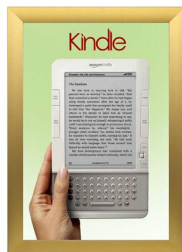

SwingSnaps Snap Open Poster Frame 36x42 (2 1/2" Wide Edge Profile)

FOR CURRENT PRICING, VISIT THE ID # LISTED ABOVE
FREE SHIPPING

Product Details

- 36 x 42 poster snap frame ships **unassembled** for cost savings
- Poster Holder for 36x42 Poster Size
- Quick-Changing, all 4 frame rails snap-open for easy poster changes
- Front Loading Frame for posters and other signage
- Aluminum Snap Frame Profile: 2 1/2" Wide
- Narrow profile offers 3/4" overall off the wall depth
- Accepts printed 36 x 42 signs and posters up to 1/16" thick
- Viewable Area: Moulding overlaps poster insert by 1/2" all around
- (3) Aluminum snap frame finishes available
- (1) Cherry wood simulated snap frame finish (faux wood)
- .040 Backing Board: Thin, durable backer board provides rigidity for your poster
- .020 clear PETG overlay is included to protect your poster insert
- No Tools! All four frame sides snap-open easily by hand
- SwingSnap poster frames can mount either **Portrait or Landscape**
- Installs Easily: Punched holes in frame allow for easy surface mounting
- Mounting hardware (screws) is included
- Custom snap poster frame sizes available

SATIN SILVER

- Aluminum snap-open displays are for ****INDOOR or **OUTDOOR** use

****Make sure you laminate your insert material if going outdoors**
****Poster Snap Frames are weather resistant...not water-proof**

SATIN GOLD

Ceiling Mount Ordering Options

- **Common Applications:** Displaying "suspended" advertisements or menu's in front of windows or behind a counter or cash wrap is a great way to grab someone's attention and drive traffic and sales to your place of business.