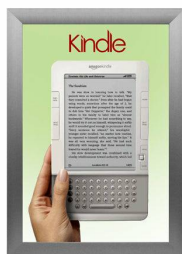

SwingSnaps Snap Open Poster Frame 36x42 (2 1/2" Wide Edge Profile)

FOR CURRENT PRICING, VISIT THE ID # LISTED ABOVE
FREE SHIPPING

Product Details

- 36 x 42 poster snap frame ships **unassembled** for cost savings
- Poster Holder for 36x42 Poster Size
- Quick-Changing, all 4 frame rails snap-open for easy poster changes
- Front Loading Frame for posters and other signage
- Aluminum Snap Frame Profile: 2 1/2" Wide
- Narrow profile offers 3/4" overall off the wall depth
- Accepts printed 36 x 42 signs and posters up to 1/16" thick
- Viewable Area: Moulding overlaps poster insert by 1/2" all around
- (3) Aluminum snap frame finishes available
- (1) Cherry wood simulated snap frame finish (faux wood)
- .040 Backing Board: Thin, durable backer board provides rigidity for your poster
- .020 clear PETG overlay is included to protect your poster insert
- No Tools! All four frame sides snap-open easily by hand
- SwingSnap poster frames can mount either **Portrait or Landscape**
- Installs Easily: Punched holes in frame allow for easy surface mounting
- Mounting hardware (screws) is included
- Custom snap poster frame sizes available

SATIN SILVER

- Aluminum snap-open displays are for ****INDOOR or **OUTDOOR** use

****Make sure you laminate your insert material if going outdoors**
****Poster Snap Frames are weather resistant...not water-proof**

SATIN GOLD

Ceiling Mount Ordering Options

- **Common Applications:** Displaying "suspended" advertisements or menu's in front of windows or behind a counter or cash wrap is a great way to grab someone's attention and drive traffic and sales to your place of business.