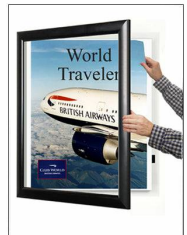

22x28 Metal Frame Super Wide Face Poster SwingFrames

FOR CURRENT PRICING, VISIT THE ID # LISTED ABOVE

Product Details

- 22 x 28 Metal Poster Display System
- Patented swing-open frame (opens right to left) for poster changes
- Features concealed Hinges and Gravity Lock
- Metal Frame Profile: 2 3/8" Wide
- Overall 22x28 Display Frame Depth: 1 3/8"
- (2) Anodized aluminum frame finishes available
- Viewable Area: Frame profile overlaps your insert (poster) by 1/4"
- Backing Board: 1/8" White Coroplast provides rigidity to your insert
- Accepts printed material up to 1/16" thick
- Repositionable Adhesive Tapes are provided to hold posters in position
- Strong lightweight acrylic provides a clear viewing window
- Installs Easily: Mounting hardware included
- Metal wall mount poster displays are for **INDOOR USE ONLY**
- **Call to Customize Super Wide Face Poster Display Frame!**

SWINGFRAMES CAN BE MODIFIED TO ACCEPT POSTER INSERTS UP TO 1/4" THICK...CALL FOR DETAILS ()

Ordering Options

- Frame 22x28 Orientation: Portrait or Landscape
- Side Plunge Lock & Key

Acrylic Window:

- **Clear Acrylic (Standard...Included in Price)**
- Strong lightweight acrylic provides a clear viewing window
- **Non-Glare (See Pricing)**
- Reduces glare from natural or artificial light
- **Break Resistant (See Pricing)**
- High Impact acrylic, perfect for high traffic or public environment.