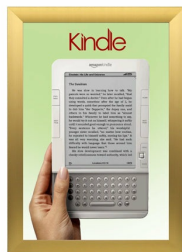

SwingSnaps Snap Open Poster Frame 11x14 (2 1/2" Wide Edge Profile)

FOR CURRENT PRICING, VISIT THE ID # LISTED ABOVE
FREE SHIPPING

Product Details

- 11 x 14 poster snap frame ships **fully assembled**
- Poster Holder for 11x14 Poster Size
- Quick-Changing, all 4 frame rails snap-open for easy poster changes
- Front Loading Frame for posters and other signage
- Aluminum Snap Frame Profile: 2 1/2" Wide
- Narrow profile offers 3/4" overall off the wall depth
- Accepts printed 11 x 14 signs and posters up to 1/16" thick
- Viewable Area: Moulding overlaps poster insert by 1/2" all around
- (3) Aluminum snap frame finishes available
- (1) Cherry wood simulated snap frame finish (faux wood)
- .040 Backing Board: Thin, durable backer board provides rigidity for your poster
- .020 clear PETG overlay is included to protect your poster insert
- No Tools! All four frame sides snap-open easily by hand
- SwingSnap poster frames can mount either **Portrait or Landscape**
- Installs Easily: Punched holes in frame allow for easy surface mounting
- Mounting hardware (screws) is included
- Custom snap poster frame sizes available

SATIN SILVER

- Aluminum snap-open displays are for ****INDOOR** or ****OUTDOOR** use

****Make sure you laminate your insert material if going outdoors**
****Poster Snap Frames are weather resistant...not water-proof**

SATIN GOLD

Ceiling Mount Ordering Options

- **Common Applications:** Displaying "suspended" advertisements or menu's in front of windows or behind a counter or cash wrap is a great way to grab someone's attention and drive traffic and sales to your place of business.