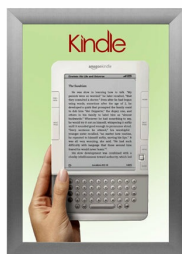

SwingSnaps Snap Open Poster Frame 11x14 (2 1/2" Wide Edge Profile)

FOR CURRENT PRICING, VISIT THE ID # LISTED ABOVE
FREE SHIPPING

Product Details

- 11 x 14 poster snap frame ships **fully assembled**
- Poster Holder for 11x14 Poster Size
- Quick-Changing, all 4 frame rails snap-open for easy poster changes
- Front Loading Frame for posters and other signage
- Aluminum Snap Frame Profile: 2 1/2" Wide
- Narrow profile offers 3/4" overall off the wall depth
- Accepts printed 11 x 14 signs and posters up to 1/16" thick
- Viewable Area: Moulding overlaps poster insert by 1/2" all around
- (3) Aluminum snap frame finishes available
- (1) Cherry wood simulated snap frame finish (faux wood)
- .040 Backing Board: Thin, durable backer board provides rigidity for your poster
- .020 clear PETG overlay is included to protect your poster insert
- No Tools! All four frame sides snap-open easily by hand
- SwingSnap poster frames can mount either **Portrait or Landscape**
- Installs Easily: Punched holes in frame allow for easy surface mounting
- Mounting hardware (screws) is included
- Custom snap poster frame sizes available

SATIN SILVER

- Aluminum snap-open displays are for ****INDOOR** or ****OUTDOOR** use

****Make sure you laminate your insert material if going outdoors**
****Poster Snap Frames are weather resistant...not water-proof**

SATIN GOLD

Ceiling Mount Ordering Options

- **Common Applications:** Displaying "suspended" advertisements or menu's in front of windows or behind a counter or cash wrap is a great way to grab someone's attention and drive traffic and sales to your place of business.