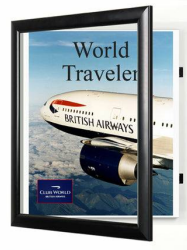

**27x39 Metal Frame Super Wide Face Poster SwingFrames**

FOR CURRENT PRICING, VISIT THE ID # LISTED ABOVE

**Product Details**

- 27 x 39 Metal Poster Display System
- Patented swing-open frame (opens right to left) for poster changes
- Features concealed Hinges and Gravity Lock
- Metal Frame Profile: 2 3/8" Wide
- Overall 18x24 Display Frame Depth: 1 3/8"
- (2) Anodized aluminum frame finishes available
- Viewable Area: Frame profile overlaps your insert (poster) by 1/4"
- Backing Board: 1/8" White Coroplast provides rigidity to your insert
- Accepts printed material up to 1/16" thick
- Repositionable Adhesive Tapes are provided to hold posters in position
- Strong lightweight acrylic provides a clear viewing window
- Installs Easily: Mounting hardware included
- Metal wall mount poster displays are for **INDOOR USE ONLY**
- **Call to Customize Super Wide Face Poster Display Frame!**

**SWINGFRAMES CAN BE MODIFIED TO ACCEPT POSTER INSERTS UP TO 1/4" THICK...CALL FOR DETAILS ()**

**Ordering Options**

- Frame 18x24 Orientation: Portrait or Landscape
- Side Plunge Lock & Key

**Acrylic Window:**