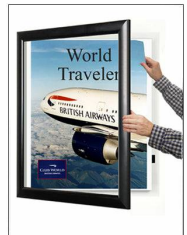

**27x39 Metal Frame Super Wide Face Poster SwingFrames**

FOR CURRENT PRICING, VISIT THE ID # LISTED ABOVE

**Product Details**

- 27 x 39 Metal Poster Display System
- Patented swing-open frame (opens right to left) for poster changes
- Features concealed Hinges and Gravity Lock
- Metal Frame Profile: 2 3/8" Wide
- Overall 18x24 Display Frame Depth: 1 3/8"
- (2) Anodized aluminum frame finishes available
- Viewable Area: Frame profile overlaps your insert (poster) by 1/4"
- Backing Board: 1/8" White Coroplast provides rigidity to your insert
- Accepts printed material up to 1/16" thick
- Repositionable Adhesive Tapes are provided to hold posters in position
- Strong lightweight acrylic provides a clear viewing window
- Installs Easily: Mounting hardware included
- Metal wall mount poster displays are for **INDOOR USE ONLY**
- **Call to Customize Super Wide Face Poster Display Frame!**

**SWINGFRAMES CAN BE MODIFIED TO ACCEPT POSTER INSERTS UP TO 1/4" THICK...CALL FOR DETAILS ()**

**Ordering Options**

- Frame 18x24 Orientation: Portrait or Landscape
- Side Plunge Lock & Key

**Acrylic Window:**