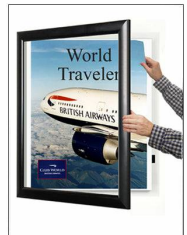

9x12 Metal Frame Super Wide Face Poster SwingFrames

FOR CURRENT PRICING, VISIT THE ID # LISTED ABOVE

Product Details

- 9 x 12 Metal Poster Display System
- Patented swing-open frame (opens right to left) for poster changes
- Features concealed Hinges and Gravity Lock
- Metal Frame Profile: 2 3/8" Wide
- Overall 9x12 Display Frame Depth: 1 3/8"
- (2) Anodized aluminum frame finishes available
- Viewable Area: Frame profile overlaps your insert (poster) by 1/4"
- Backing Board: 1/8" White Coroplast provides rigidity to your insert
- Accepts printed material up to 1/16" thick
- Repositionable Adhesive Tapes are provided to hold posters in position
- Strong lightweight acrylic provides a clear viewing window
- Installs Easily: Mounting hardware included
- Metal wall mount poster displays are for **INDOOR USE ONLY**
- **Call to Customize Super Wide Face Poster Display Frame!**

SWINGFRAMES CAN BE MODIFIED TO ACCEPT POSTER INSERTS UP TO 1/4" THICK...CALL FOR DETAILS ()

Ordering Options

- Frame 9x12 Orientation: Portrait or Landscape
- Side Plunge Lock & Key

Acrylic Window:

- **Clear Acrylic (Standard...Included in Price)**
- Strong lightweight acrylic provides a clear viewing window
- **Non-Glare (See Pricing)**
- Reduces glare from natural or artificial light
- **Break Resistant (See Pricing)**
- High Impact acrylic, perfect for high traffic or public environment.