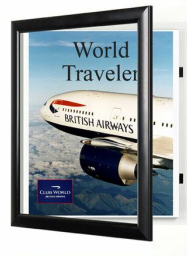

20x24 Metal Frame Super Wide Face Poster SwingFrames

FOR CURRENT PRICING, VISIT THE ID # LISTED ABOVE

Product Details

- 20 x 24 Metal Poster Display System
- Patented swing-open frame (opens right to left) for poster changes
- Features concealed Hinges and Gravity Lock
- Metal Frame Profile: 2 3/8" Wide
- Overall 20x24 Display Frame Depth: 1 3/8"
- (2) Anodized aluminum frame finishes available
- Viewable Area: Frame profile overlaps your insert (poster) by 1/4"
- Backing Board: 1/8" White Coroplast provides rigidity to your insert
- Accepts printed material up to 1/16" thick
- Repositionable Adhesive Tapes are provided to hold posters in position
- Strong lightweight acrylic provides a clear viewing window
- Installs Easily: Mounting hardware included
- Metal wall mount poster displays are for **INDOOR USE ONLY**
- **Call to Customize Super Wide Face Poster Display Frame!**

SWINGFRAMES CAN BE MODIFIED TO ACCEPT POSTER INSERTS UP TO 1/4" THICK...CALL FOR DETAILS ()

Ordering Options

- Frame 20x24 Orientation: Portrait or Landscape
- Side Plunge Lock & Key

Acrylic Window:

- **Clear Acrylic (Standard...Included in Price)**
- Strong lightweight acrylic provides a clear viewing window
- **Non-Glare (See Pricing)**
- Reduces glare from natural or artificial light
- **Break Resistant (See Pricing)**
- High Impact acrylic, perfect for high traffic or public environment.