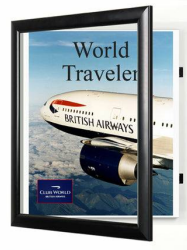

18x24 Metal Frame Super Wide Face Poster SwingFrames

FOR CURRENT PRICING, VISIT THE ID # LISTED ABOVE

Product Details

- 18 x 24 Metal Poster Display System
- Patented swing-open frame (opens right to left) for poster changes
- Features concealed Hinges and Gravity Lock
- Metal Frame Profile: 2 3/8" Wide
- Overall 18x24 Display Frame Depth: 1 3/8"
- (2) Anodized aluminum frame finishes available
- Viewable Area: Frame profile overlaps your insert (poster) by 1/4"
- Backing Board: 1/8" White Coroplast provides rigidity to your insert
- Accepts printed material up to 1/16" thick
- Repositionable Adhesive Tapes are provided to hold posters in position
- Strong lightweight acrylic provides a clear viewing window
- Installs Easily: Mounting hardware included
- Metal wall mount poster displays are for **INDOOR USE ONLY**
- **Call to Customize Super Wide Face Poster Display Frame!**

SWINGFRAMES CAN BE MODIFIED TO ACCEPT POSTER INSERTS UP TO 1/4" THICK...CALL FOR DETAILS ()

Ordering Options

- Frame 18x24 Orientation: Portrait or Landscape
- Side Plunge Lock & Key

Acrylic Window:

- **Clear Acrylic (Standard...Included in Price)**
- Strong lightweight acrylic provides a clear viewing window
- **Non-Glare (See Pricing)**
- Reduces glare from natural or artificial light
- **Break Resistant (See Pricing)**
- High Impact acrylic, perfect for high traffic or public environment.