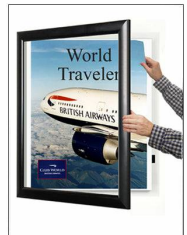

18x24 Metal Frame Super Wide Face Poster SwingFrames

FOR CURRENT PRICING, VISIT THE ID # LISTED ABOVE

Product Details

- 18 x 24 Metal Poster Display System
- Patented swing-open frame (opens right to left) for poster changes
- Features concealed Hinges and Gravity Lock
- Metal Frame Profile: 2 3/8" Wide
- Overall 18x24 Display Frame Depth: 1 3/8"
- (2) Anodized aluminum frame finishes available
- Viewable Area: Frame profile overlaps your insert (poster) by 1/4"
- Backing Board: 1/8" White Coroplast provides rigidity to your insert
- Accepts printed material up to 1/16" thick
- Repositionable Adhesive Tapes are provided to hold posters in position
- Strong lightweight acrylic provides a clear viewing window
- Installs Easily: Mounting hardware included
- Metal wall mount poster displays are for **INDOOR USE ONLY**
- **Call to Customize Super Wide Face Poster Display Frame!**

SWINGFRAMES CAN BE MODIFIED TO ACCEPT POSTER INSERTS UP TO 1/4" THICK...CALL FOR DETAILS ()

Ordering Options

- Frame 18x24 Orientation: Portrait or Landscape
- Side Plunge Lock & Key

Acrylic Window:

- **Clear Acrylic (Standard...Included in Price)**
- Strong lightweight acrylic provides a clear viewing window
- **Non-Glare (See Pricing)**
- Reduces glare from natural or artificial light
- **Break Resistant (See Pricing)**
- High Impact acrylic, perfect for high traffic or public environment.