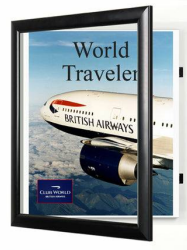

48x96 Metal Frame Super Wide Face Poster SwingFrames

FOR CURRENT PRICING, VISIT THE ID # LISTED ABOVE

Product Details

- 48 x 96 Metal Poster Display System
- Patented swing-open frame (opens right to left) for poster changes
- Features concealed Hinges and Gravity Lock
- Metal Frame Profile: 2 3/8" Wide
- Overall 11x17 Display Frame Depth: 1 3/8"
- (2) Anodized aluminum frame finishes available
- Viewable Area: Frame profile overlaps your insert (poster) by 1/4"
- Backing Board: 1/8" White Coroplast provides rigidity to your insert
- Accepts printed material up to 1/16" thick
- Repositionable Adhesive Tapes are provided to hold posters in position
- Strong lightweight acrylic provides a clear viewing window
- Installs Easily: Mounting hardware included
- Metal wall mount poster displays are for **INDOOR USE ONLY**
- **Call to Customize Super Wide Face Poster Display Frame!**

SWINGFRAMES CAN BE MODIFIED TO ACCEPT POSTER INSERTS UP TO 1/4" THICK...CALL FOR DETAILS ()

Ordering Options

- Frame 48x96 Orientation: Portrait or Landscape
- Side Plunge Lock & Key

Acrylic Window:

- **Clear Acrylic (Standard...Included in Price)**
- Strong lightweight acrylic provides a clear viewing window
- **Break Resistant (See Pricing)**
- High Impact acrylic, perfect for high traffic or public environment.