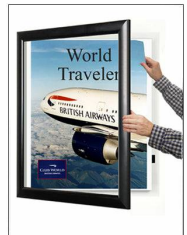

48x96 Metal Frame Super Wide Face Poster SwingFrames

FOR CURRENT PRICING, VISIT THE ID # LISTED ABOVE

Product Details

- 48 x 96 Metal Poster Display System
- Patented swing-open frame (opens right to left) for poster changes
- Features concealed Hinges and Gravity Lock
- Metal Frame Profile: 2 3/8" Wide
- Overall 11x17 Display Frame Depth: 1 3/8"
- (2) Anodized aluminum frame finishes available
- Viewable Area: Frame profile overlaps your insert (poster) by 1/4"
- Backing Board: 1/8" White Coroplast provides rigidity to your insert
- Accepts printed material up to 1/16" thick
- Repositionable Adhesive Tapes are provided to hold posters in position
- Strong lightweight acrylic provides a clear viewing window
- Installs Easily: Mounting hardware included
- Metal wall mount poster displays are for **INDOOR USE ONLY**
- **Call to Customize Super Wide Face Poster Display Frame!**

SWINGFRAMES CAN BE MODIFIED TO ACCEPT POSTER INSERTS UP TO 1/4" THICK...CALL FOR DETAILS ()

Ordering Options

- Frame 48x96 Orientation: Portrait or Landscape
- Side Plunge Lock & Key

Acrylic Window:

- **Clear Acrylic (Standard...Included in Price)**
- Strong lightweight acrylic provides a clear viewing window
- **Break Resistant (See Pricing)**
- High Impact acrylic, perfect for high traffic or public environment.