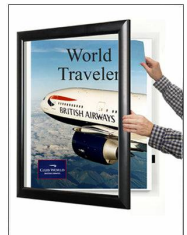

30x40 Metal Frame Super Wide Face Poster SwingFrames

FOR CURRENT PRICING, VISIT THE ID # LISTED ABOVE

Product Details

- 30 x 40 Metal Poster Display System
- Patented swing-open frame (opens right to left) for poster changes
- Features concealed Hinges and Gravity Lock
- Metal Frame Profile: 2 3/8" Wide
- Overall 30x40 Display Frame Depth: 1 3/8"
- (2) Anodized aluminum frame finishes available
- Viewable Area: Frame profile overlaps your insert (poster) by 1/4"
- Backing Board: 1/8" White Coroplast provides rigidity to your insert
- Accepts printed material up to 1/16" thick
- Repositionable Adhesive Tapes are provided to hold posters in position
- Strong lightweight acrylic provides a clear viewing window
- Installs Easily: Mounting hardware included
- Metal wall mount poster displays are for **INDOOR USE ONLY**
- **Call to Customize Super Wide Face Poster Display Frame!**

SWINGFRAMES CAN BE MODIFIED TO ACCEPT POSTER INSERTS UP TO 1/4" THICK...CALL FOR DETAILS ()

Ordering Options

- Frame 30x40 Orientation: Portrait or Landscape
- Side Plunge Lock & Key

Acrylic Window:

- **Clear Acrylic (Standard...Included in Price)**
- Strong lightweight acrylic provides a clear viewing window
- **Non-Glare (See Pricing)**
- Reduces glare from natural or artificial light
- **Break Resistant (See Pricing)**
- High Impact acrylic, perfect for high traffic or public environment.