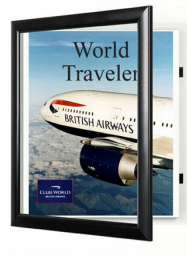

30x40 Metal Frame Super Wide Face Poster SwingFrames

FOR CURRENT PRICING, VISIT THE ID # LISTED ABOVE

Product Details

- 30 x 40 Metal Poster Display System
- Patented swing-open frame (opens right to left) for poster changes
- Features concealed Hinges and Gravity Lock
- Metal Frame Profile: 2 3/8" Wide
- Overall 30x40 Display Frame Depth: 1 3/8"
- (2) Anodized aluminum frame finishes available
- Viewable Area: Frame profile overlaps your insert (poster) by 1/4"
- Backing Board: 1/8" White Coroplast provides rigidity to your insert
- Accepts printed material up to 1/16" thick
- Repositionable Adhesive Tapes are provided to hold posters in position
- Strong lightweight acrylic provides a clear viewing window
- Installs Easily: Mounting hardware included
- Metal wall mount poster displays are for **INDOOR USE ONLY**
- **Call to Customize Super Wide Face Poster Display Frame!**

SWINGFRAMES CAN BE MODIFIED TO ACCEPT POSTER INSERTS UP TO 1/4" THICK...CALL FOR DETAILS ()

Ordering Options

- Frame 30x40 Orientation: Portrait or Landscape
- Side Plunge Lock & Key

Acrylic Window:

- **Clear Acrylic (Standard...Included in Price)**
- Strong lightweight acrylic provides a clear viewing window
- **Non-Glare (See Pricing)**
- Reduces glare from natural or artificial light
- **Break Resistant (See Pricing)**
- High Impact acrylic, perfect for high traffic or public environment.