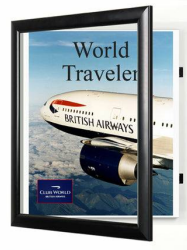

24x24 Metal Frame Super Wide Face Poster SwingFrames

FOR CURRENT PRICING, VISIT THE ID # LISTED ABOVE

Product Details

- 24 x 24 Metal Poster Display System
- Patented swing-open frame (opens right to left) for poster changes
- Features concealed Hinges and Gravity Lock
- Metal Frame Profile: 2 3/8" Wide
- Overall 24x24 Display Frame Depth: 1 3/8"
- (2) Anodized aluminum frame finishes available
- Viewable Area: Frame profile overlaps your insert (poster) by 1/4"
- Backing Board: 1/8" White Coroplast provides rigidity to your insert
- Accepts printed material up to 1/16" thick
- Repositionable Adhesive Tapes are provided to hold posters in position
- Strong lightweight acrylic provides a clear viewing window
- Installs Easily: Mounting hardware included
- Metal wall mount poster displays are for **INDOOR USE ONLY**
- **Call to Customize Super Wide Face Poster Display Frame!**

SWINGFRAMES CAN BE MODIFIED TO ACCEPT POSTER INSERTS UP TO 1/4" THICK...CALL FOR DETAILS ()

Ordering Options

- Frame 24x24 Orientation: Portrait or Landscape
- Side Plunge Lock & Key

Acrylic Window:

- **Clear Acrylic (Standard...Included in Price)**
- Strong lightweight acrylic provides a clear viewing window
- **Non-Glare (See Pricing)**
- Reduces glare from natural or artificial light
- **Break Resistant (See Pricing)**
- High Impact acrylic, perfect for high traffic or public environment.