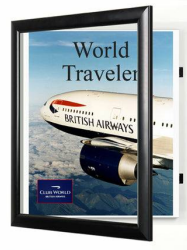

24x30 Metal Frame Super Wide Face Poster SwingFrames

FOR CURRENT PRICING, VISIT THE ID # LISTED ABOVE

Product Details

- 24 x 30 Metal Poster Display System
- Patented swing-open frame (opens right to left) for poster changes
- Features concealed Hinges and Gravity Lock
- Metal Frame Profile: 2 3/8" Wide
- Overall 24x30 Display Frame Depth: 1 3/8"
- (2) Anodized aluminum frame finishes available
- Viewable Area: Frame profile overlaps your insert (poster) by 1/4"
- Backing Board: 1/8" White Coroplast provides rigidity to your insert
- Accepts printed material up to 1/16" thick
- Repositionable Adhesive Tapes are provided to hold posters in position
- Strong lightweight acrylic provides a clear viewing window
- Installs Easily: Mounting hardware included
- Metal wall mount poster displays are for **INDOOR USE ONLY**
- **Call to Customize Super Wide Face Poster Display Frame!**

SWINGFRAMES CAN BE MODIFIED TO ACCEPT POSTER INSERTS UP TO 1/4" THICK...CALL FOR DETAILS ()

Ordering Options

- Frame 24x30 Orientation: Portrait or Landscape
- Side Plunge Lock & Key

Acrylic Window:

- **Clear Acrylic (Standard...Included in Price)**
- Strong lightweight acrylic provides a clear viewing window
- **Non-Glare (See Pricing)**
- Reduces glare from natural or artificial light
- **Break Resistant (See Pricing)**
- High Impact acrylic, perfect for high traffic or public environment.