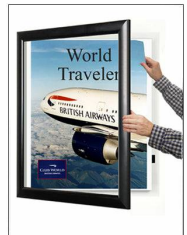

36x60 Metal Frame Super Wide Face Poster SwingFrames

FOR CURRENT PRICING, VISIT THE ID # LISTED ABOVE

Product Details

- 36 x 60 Metal Poster Display System
- Patented swing-open frame (opens right to left) for poster changes
- Features concealed Hinges and Gravity Lock
- Metal Frame Profile: 2 3/8" Wide
- Overall 36x60 Display Frame Depth: 1 3/8"
- (2) Anodized aluminum frame finishes available
- Viewable Area: Frame profile overlaps your insert (poster) by 1/4"
- Backing Board: 1/8" White Coroplast provides rigidity to your insert
- Accepts printed material up to 1/16" thick
- Repositionable Adhesive Tapes are provided to hold posters in position
- Strong lightweight acrylic provides a clear viewing window
- Installs Easily: Mounting hardware included
- Metal wall mount poster displays are for **INDOOR USE ONLY**
- **Call to Customize Super Wide Face Poster Display Frame!**

SWINGFRAMES CAN BE MODIFIED TO ACCEPT POSTER INSERTS UP TO 1/4" THICK...CALL FOR DETAILS ()

Ordering Options

- Frame 36x60 Orientation: Portrait or Landscape
- Side Plunge Lock & Key

Acrylic Window:

- **Clear Acrylic (Standard...Included in Price)**
- Strong lightweight acrylic provides a clear viewing window
- **Non-Glare (See Pricing)**
- Reduces glare from natural or artificial light
- **Break Resistant (See Pricing)**
- High Impact acrylic, perfect for high traffic or public environment.