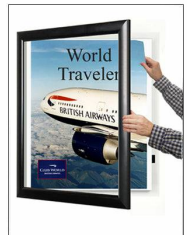

**36x84 Metal Frame Super Wide Face Poster SwingFrames**

FOR CURRENT PRICING, VISIT THE ID # LISTED ABOVE

**Product Details**

- 36 x 84 Metal Poster Display System
- Patented swing-open frame (opens right to left) for poster changes
- Features concealed Hinges and Gravity Lock
- Metal Frame Profile: 2 3/8" Wide
- Overall 36x84 Display Frame Depth: 1 3/8"
- (2) Anodized aluminum frame finishes available
- Viewable Area: Frame profile overlaps your insert (poster) by 1/4"
- Backing Board: 1/8" White Coroplast provides rigidity to your insert
- Accepts printed material up to 1/16" thick
- Repositionable Adhesive Tapes are provided to hold posters in position
- Strong lightweight acrylic provides a clear viewing window
- Installs Easily: Mounting hardware included
- Metal wall mount poster displays are for **INDOOR USE ONLY**
- **Call to Customize Super Wide Face Poster Display Frame!**

**SWINGFRAMES CAN BE MODIFIED TO ACCEPT POSTER INSERTS UP TO 1/4" THICK...CALL FOR DETAILS ()**

**Ordering Options**

- Frame 36x84 Orientation: Portrait or Landscape
- Side Plunge Lock & Key

**Acrylic Window:**