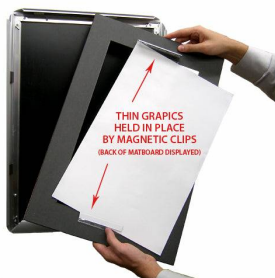

Designer Snap Frames for Posters 22x34 (1" Wide Matboard)

FOR CURRENT PRICING, VISIT THE ID # LISTED ABOVE

1" VIEWABLE
MATBOARD

Product Details

- 22x34 Aluminum Snap Frame with 1" Matboard Border
- Poster snap frames 22 x 34 ships **fully assembled**
- Quick-Changing, all 4 frame rails snap-open for easy poster changes
- Holds 22x34 poster or sign
- Snap Frame Profile: 1 1/4" Wide
- Narrow profile offers 11/16" overall off the wall depth
- Accepts printed material up to 1/16" thick
- (8) Aluminum snap frame finishes available
- .040 Backing Board: Thin, durable backer board provides rigidity for your poster
- .020 clear PETG overlay is included to protect your poster insert
- No Tools! All four frame sides snap-open easily by hand
- SwingSnap poster frames can mount either **Portrait or Landscape**
- Installs Easily: Punched holes in frame allow for easy surface mounting
- Hanging hardware (screws) are included

- All Snap Poster Frames Shipped **ASSEMBLED**
- Designer snap-open sign frames are for **INDOOR USE ONLY**

Matboards Create Numerous Benefits

- The 1" wide Mat Border provides an upscale touch to your 22 x 34 poster insert with greater impact.
- Re-Printing of smaller size inserts will have cost savings.
- You can change your Mat Border colors anytime, and create an entire new look for your interior.

Matboard Details

- 1" Viewable Mat Border
- Matboard Overlaps 22x34 Poster by 1" ALL AROUND
- (24) Beveled Matboard Colors Available
- Magnetic Clamps are placed onto the back of the Matboard

to secure your thin poster, graphic or image in place.