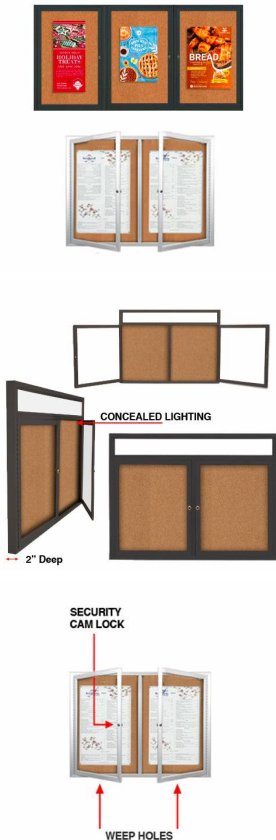

Enclosed Indoor Bulletin Boards Lighted with 2-3 Door Wall Display Cases

FOR CURRENT PRICING, VISIT THE ID # LISTED ABOVE

Product Details

- Indoor Enclosed Bulletin Board
- **2 and 3 Door Display Cases**
- Aluminum Cabinet Construction
- Lighted Display Cases
- Wall Mount Display
- Features full length piano hinges support each door
- Locking Bulletin Board Display Case
- Security cam-lock on front of each door (2 keys included)
- Corner Style: Classic Mitered Style
- Overall Depth: **3 1/8"**
- Interior Useable Depth: **1 5/8"**
- **4 metal frame finishes**
- Break Resistant Acrylic: Perfect for high traffic or public environments
- **Natural cork interior surface**
- **Call for Custom Enclosed Bulletin Board Sizes**

Lighting Information

- Top Lighting - an LED strip is placed across the top and shines downward
- UL approved LED Strip Lighting
- Cool White LED Lighting
- LED Life: 50,000 hours
- We provide a 3-wire cord attached to the ballast / transformer inside the display case.
- When installing you should use a licensed electrician / installer to bring power to the display. The installer will best decide where to exit the hardwire provided (we do not provide an exit hole as we feel its best for the installer to decide the best exit point for power supply).

Ordering Options

- Fabric covering over corkboard
- Painted Cork and Fabric Colors over Cork
- Plastic Clear or Multi-Color Push Pins (100 per box)
- **Door Window: Break Resistant or Tempered Glass**
 - Break Resistant Acrylic: 1/8" thick, lightweight (Standard)
 - 1/4" Tempered Glass for public environments and locations that require this added safety feature. (Upcharge)
 - If chosen we will use our heavy duty door that will change one of 2 dimensions by 1/2". We will contact you if you do not indicate which dimension you would like adjusted in your order notes.
 - The viewable area can decrease by 1/2" or the overall size can be increased by 1/2".