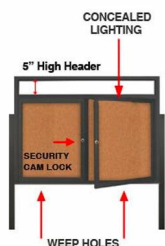

Freestanding Enclosed Outdoor Bulletin Boards with Message Header, Lights | 2-3 Door Locking Display Cases 35+ Sizes

FOR CURRENT PRICING, VISIT THE ID # LISTED ABOVE

Product Details

- Outdoor Enclosed Bulletin Board
- Free Standing Cork Message Board with 2-3 Doors
- Lighted Enclosed Bulletin Board Display Case
- Weather Resistant Display Cabinet on Posts
- Two 8 ft. Posts (2"x2"x96") attach to sides of cabinet
- 2 and 3 Door Display Case Models
- Durable Aluminum Construction with Mitered Cabinet Corners
- Illuminated Cabinet
- Top Interior Lighted Display
- **Energy-Efficient, Long-Lasting LEDs with 50,000 Hour Life**
- 5" High White Message Header Panel
- Personalized Message Header Printed Free
- Text Message Printed up to 3" High ALL CAPS Black Helvetica Font
- Optional Custom Headers: B/W, Color Logos, Graphic Images, Font Styles
- Full-length piano hinges support each door
- Locking Bulletin Message Board Cabinet
- Security CAM-LOCK on front of each door (2 keys)
- Corner Style: Classic Mitered Style
- Overall Depth: **3 1/8"**
- Interior Useable Depth: **1 5/8"**
- 4 outdoor treated frame finishes
- Break Resistant Acrylic: Perfect for high traffic or public environments
- Natural cork interior
- **Weep Holes** on bottom cabinet expel any water
- **Side Vents** help reduce condensation build-up
- Weather resistant aluminum backing with silicone sealant
- Withstands Typical Outside Elements: Not flood or waterproof
- **Free Shipping** on Outdoor Enclosed Bulletin Board Stands
- Contact Us for Custom Enclosed Board Board Sizes

Outdoor Leg Post Information

- Post Dimensions: 2" x 2" x 96" (8 Feet High)
- Posts are attached to the case through the sides. Pre-drilled holes will be provided on the posts for easy display case mounting
- Posts should be secured at least 3 feet into the ground for proper support.