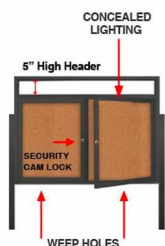

Header Details

- UPPERCASE Helvetica vinyl lettering
- **Black lettering on a 5" white header (3" max text height)**

IMPORTANT HEADER ORDERING DETAILS

Please type your message in the text box provided below, we will try to keep your message on one line unless otherwise specified. If we can't fit your message on one line we will center your copy on two lines. For the customer that needs a specific font, color or text positioning, you may call customer service with your requests.

SELECT THE RIGHT OPTION FOR YOU, AND FOLLOW INSTRUCTIONS

STANDARD HEADER (No Charge)

Standard UPPERCASE Black Helvetica Lettering as detailed above. Make sure to spell out your header in the empty **Text Box** above the Green ADD to CART button. Check your grammar & spelling!

LEAVE HEADER BLANK (No Charge)

For those customers that will be adding their own header, select this option. Make sure to enter **LEAVE BLANK** in the empty **Text Box** above the Green ADD to CART button.

CUSTOM HEADER / LOGO (Upcharge)

This is for or those customers that wish to send us a specific FONT, COLOR, or LOGO. Make sure to enter **CUSTOM LOGO** in the empty **Text Box** above the Green ADD to CART button. We will contact you once the order has been received to instruct you on how to submit the HI-Res EPS File to us.

Lighting Information

- LED Strip Lighting is positioned on top to shine down