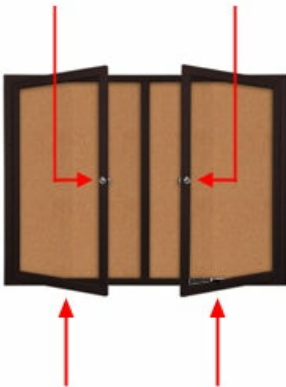

**Enclosed Outdoor Bulletin Boards | Locking 2 and 3 Door Metal Display Cases in 35+ Sizes**

FOR CURRENT PRICING, VISIT THE ID # LISTED ABOVE

**Outdoor Bulletin Board Display Case Product Details**

- 2 and 3 Door Outdoor Display Cases
- Enclosed Bulletin Board
- Wall Mount Weather Resistant Aluminum Cabinet
- Cork Bulletin Board Interior Panel
- Features full length piano hinges support each door
- Locking Display Case
- Security cam-lock on the front of each door (2 keys)
- Corner Style: Classic Mitered Style
- Overall Display Case Depth: 2"
- Interior Useable Depth: 5/8"
- 4 outdoor treated metal frame finishes
- Break Resistant Acrylic: Ideal for high traffic public environments
- Natural Tan Cork Board Interior Surface
- Withstands typical everyday outside elements - Not waterproof or floodproof
- Cabinet **Weep Holes** helps expel any water + reduces condensation build-up
- Weather resistant aluminum backing with silicone sealant
- Cabinet must be surface mounted on the wall
- **Free Shipping:** All Wall Outdoor Display Cases Multiple Doors
- Call to Buy Custom Outdoor Bulletin Boards 1-2-3 Door

**Outdoor Cork Board Ordering Options**

- Vinyl covering over corkboard (see colors below)
- Plastic Clear or Multi-Color Push Pins (100 per box)

**\*\*FLUORESCENT LIGHTING OR LED LIGHTING AVAILABLE FOR FULL FRAME INTERIOR WRAP. CONTACT US FOR PRICING!**

Door Window: Break Resistant or Tempered Glass

- Break Resistant Acrylic: 1/4" thick, lightweight (Standard)
- Tempered Glass: 1/4" Tempered Glass is offered for public environments

which require this added safety standard. (25% Upcharge)

**SECURITY CAM LOCK**

**WEEP HOLES**

Model	Overall Size	Viewable Area (per door)	Number of Doors	Ships Via	Shipping Weight
SCBB234-4040	40" Wide x 40" High	15 1/4" x 35"	2	Freight	37 LBS
SCBB234-4050	40" Wide x 50" High	15 1/4" x 45"	2	Freight	46 LBS
SCBB234-4232	42" Wide x 32" High	16 1/4" x 27"	2	Freight	33 LBS