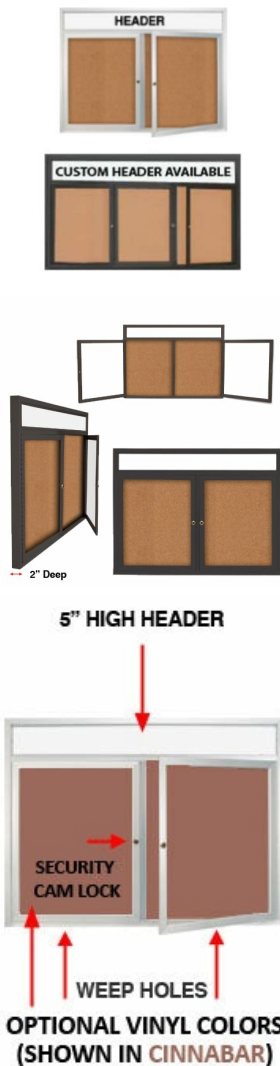

Header Details

- UPPERCASE Helvetica vinyl lettering
- Black lettering on a 5" white header (3" max text height)

IMPORTANT HEADER ORDERING DETAILS

Please type your message in the text box provided below, we will try to keep your message on one line unless otherwise specified. If we can't fit your message on one line we will center your copy on two lines. For the customer that needs a specific font, color or text positioning, you may call customer service with your requests.

SELECT THE RIGHT OPTION FOR YOU, AND FOLLOW INSTRUCTIONS

STANDARD HEADER (No Charge)

Standard UPPERCASE Black Helvetica Lettering as detailed above. Make sure to spell out your header in the empty **Text Box** above the Green ADD to CART button. Check your grammar & spelling!

LEAVE HEADER BLANK (No Charge)

For those customers that will be adding their own header, select this option. Make sure to enter **LEAVE BLANK** in the empty **Text Box** above the Green ADD to CART button.

CUSTOM HEADER / LOGO (Upcharge)

This is for or those customers that wish to send us a specific FONT, COLOR, or LOGO. Make sure to enter **CUSTOM LOGO** in the empty **Text Box** above the Green ADD to CART button. We will contact you once the order has been received to instruct you on how to submit the HI-Res EPS File to us.

Ordering Options

- Fabric covering over corkboard
- Painted Cork Colors over
- Plastic Clear or Multi-Color Push Pins (100 per box)

**FLUORESCENT LIGHTING OR LED LIGHTING AVAILABLE FOR FULL FRAME INTERIOR WRAP. CONTACT US FOR PRICING!

Door Window: Break Resistant or Tempered Glass

- Break Resistant Acrylic: 1/8" thick, lightweight (Standard)
- Tempered Glass: 1/8" Tempered Glass is offered for public environments

which require this added safety standard. (Upcharge)