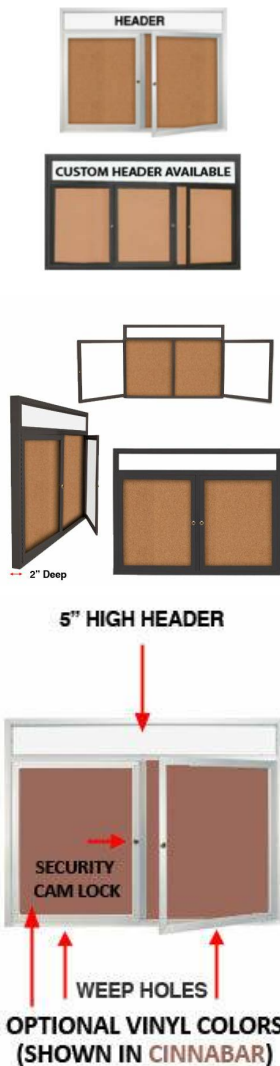

SELECT THE RIGHT OPTION FOR YOU, AND FOLLOW INSTRUCTIONS

STANDARD HEADER (No Charge)

Standard UPPERCASE Black Helvetica Lettering as detailed above. Make sure to spell out your header in the empty **Text Box** above the Green ADD to CART button. Check your grammar & spelling!

LEAVE HEADER BLANK (No Charge)

For those customers that will be adding their own header, select this option. Make sure to enter **LEAVE BLANK** in the empty **Text Box** above the Green ADD to CART button.

CUSTOM HEADER / LOGO (Upcharge)

This is for or those customers that wish to send us a specific FONT, COLOR, or LOGO. Make sure to enter **CUSTOM LOGO** in the empty **Text Box** above the Green ADD to CART button. We will contact you once the order has been received to instruct you on how to submit the HI-Res EPS File to us.

Ordering Options

- Fabric covering over corkboard
- Painted Cork Colors over
- Plastic Clear or Multi-Color Push Pins (100 per box)
- Door Window: Break Resistant or Tempered Glass
  - Break Resistant Acrylic: 1/8" thick, lightweight (Standard)
  - 1/4" Tempered Glass for public environments and locations that require this added safety feature. (Upcharge)
    - If chosen we will use our heavy duty door that will change one of 2 dimensions by 1/2". We will contact you if you do not indicate which dimension you would like adjusted in your order notes.
    - The viewable area can decrease by 1/2" or the overall size can be increased by 1/2".

Model	Overall Size	Viewable Area (per door)	Number of Doors	Ships Via	Product Weight