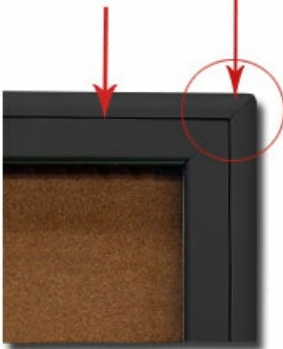

**Radius Edge Extra Large Indoor Enclosed Bulletin Board SwingCases with Header and Lights**

FOR CURRENT PRICING, VISIT THE ID # LISTED ABOVE

Mitered Corners

Radius Edge

**Product Details**

- **XL Indoor Enclosed Bulletin Board**
- Extra Large Message Notice Board
- Contemporary Radius Edge Cabinet Corners
- Aluminum Case Construction
- Sleek radius edge design with with mitered corners
- Interior Illuminated Display Case
- Enclosed Cork Bulletin Board
- 5" High White Message Header Panel
- **LED Strip Lights: Energy Efficient & Long Lasting**
- Wall Mount, XL Single Door
- Full length piano hinge (opens right to left)
- Locking Message Display Case
- Security cam-lock on front of display case frame (2 keys included)
- Overall Cabinet Depth: 4"
- Interior Useable Depth: 2 5/8"
- Extra deep for displaying bulkier items
- 4 popular frame finishes
- Break Resistant Acrylic: Ideal for high traffic or public environments
- Self healing natural cork interior
- **Vents** on sides of cabinet to reduce any condensation build-up
- **X Large Radius Sizes SHIPS FREE FREIGHT**
- Case must be **surface mounted** on the wall
- **Call for Custom Indoor Bulletin Board Display Case Sizes**

**Header Details**

- UPPERCASE Helvetica vinyl lettering
- **Black lettering on a 5" white header (3" max text height)**

**IMPORTANT HEADER ORDERING DETAILS**

Please type your message in the text box when making your selections, and we will try to keep your message on one line unless otherwise specified. If we can't fit your message on one line we will center your copy on two lines. For the customer that needs a specific font, color or text positioning, you may call customer service with your requests.