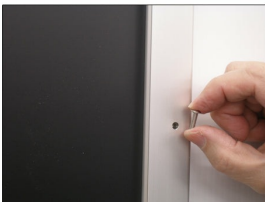

SwingSnaps Front Loading Locking Poster Snap Frames | with Security Screws

FOR CURRENT PRICING, VISIT THE ID # LISTED ABOVE
FREE SHIPPING

Product Details

*** ALL 4 FRAME SIDES HAVE A SECURITY SCREW PLACED INTO THE CENTER OF EACH FRAME RAIL. THESE SCREWS SECURE THE SAFETY OF YOUR POSTING AND PREVENT ANY TAMPERING.**

- Snap Open Poster Frames and Sign Holders with Security Screws
- Wall Mount Poster Display Frame
- Quick-Changing, all 4 frame rails snap-open for easy poster changes
- Front Loading Frame for posters and other signage
- Snap Frame Profile: 1 1/4" Wide
- Narrow profile offers 11/16" overall off the wall depth
- Accepts printed material up to 1/16" thick
- Viewable Area: Moulding overlaps poster insert by 3/8" all around
- (9) Aluminum snap frame finishes available
- .040 Backing Board: Thin, durable backer board provides rigidity for your poster
- .020 clear PETG overlay is included to protect your poster insert
- **Allen Wrench Tool is included to help remove and secure your inserts**
- SwingSnap poster frames can mount either Portrait or Landscape
- Installs Easily: Punched holes in frame allow for easy surface mounting
- Hanging hardware is included

- **Insert Sizes 24" x 36" and larger ships UN-ASSEMBLED**

- Aluminum snap-open displays are for **INDOOR** or ****OUTDOOR** use

****Make sure you laminate your insert material if going outdoors**

****Poster Snap Frames are weather resistant...not water-proof**