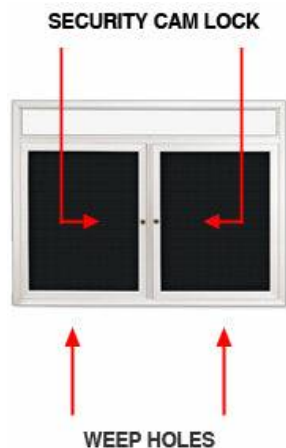

Outdoor Enclosed Letter Boards with Header (Multiple Doors)

FOR CURRENT PRICING, VISIT THE ID # LISTED ABOVE

Product Details

- **Outdoor Enclosed Letter Board**
- Personalized Message Header
- **2 and 3 Door Letter Board Display Models**
- Durable Aluminum Construction
- Weatherproof Display Cabinet
- Wall Mount Message Board Display Case
- **5" High, Viewable White Message Header Panel**
- Features full length piano hinges support each door
- Locking Display Case
- Security cam-lock is positioned on front of each door (2 keys included)
- Overall Depth: **3 1/8"**
- Interior Useable Depth: **1 5/8"**
- **4** outdoor treated frame finishes
- Frame Orientation: All sizes come standard in **LANDSCAPE** orientation
- Break Resistant Acrylic: Ideal for high traffic or public environments
- Standard black vinyl letterboard allows for easy letter and number insertion
- **3/4"** White Helvetica letters / numbers included (290 Character Sprue Set)
- **Weep holes** provided on bottom to reduce any condensation build-up
- Weather resistant aluminum backing with silicone sealant
- Letterboard displays **for INDOOR or OUTDOOR use**
- Message Display Boards must be **surface mounted** on the wall
- **Free Shipping (Ground) 2-3 Door Outdoor Enclosed Letter Boards**
- **Call for Custom Outdoor Changeable Letter Boards 1, 2, 3 and 4 Door**

Ordering Options

- Optional colors for vinyl letterboard panel
- Optional letter & character sets (1/2", 3/4", 1", 2", 3") ()
- **Door Window: Break Resistant or Tempered Glass**
 - Break Resistant Acrylic: 1/8" thick, lightweight (Standard)
 - 1/4" Tempered Glass for public environments and locations that require this added safety feature. (Upcharge)
 - If chosen we will use our heavy duty door that will change one of 2 dimensions by 1/2". We will contact you if you do not indicate which dimension you would like adjusted in your order notes.
 - The viewable area can decrease by 1/2" or the overall size can be increased by 1/2".